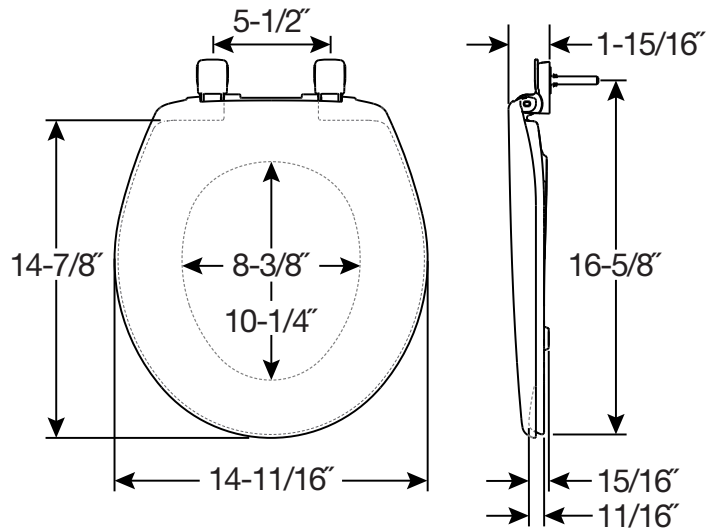

730SLEC

RESIDENTIAL PLASTIC TOILET SEAT

FEATURES:

- **Easy•Clean & Change®**
Removes for easy cleaning
- **Whisper•Close®**
Slowly and quietly closes

SPECIFICATIONS:

- Size:** Round
- Material:** Plastic
- Style:** Closed Front with Cover
- Ring Bumpers:** Four
- Hinges:** Plastic
- Hardware:** Non-Corroding Bolts and Wing Nuts