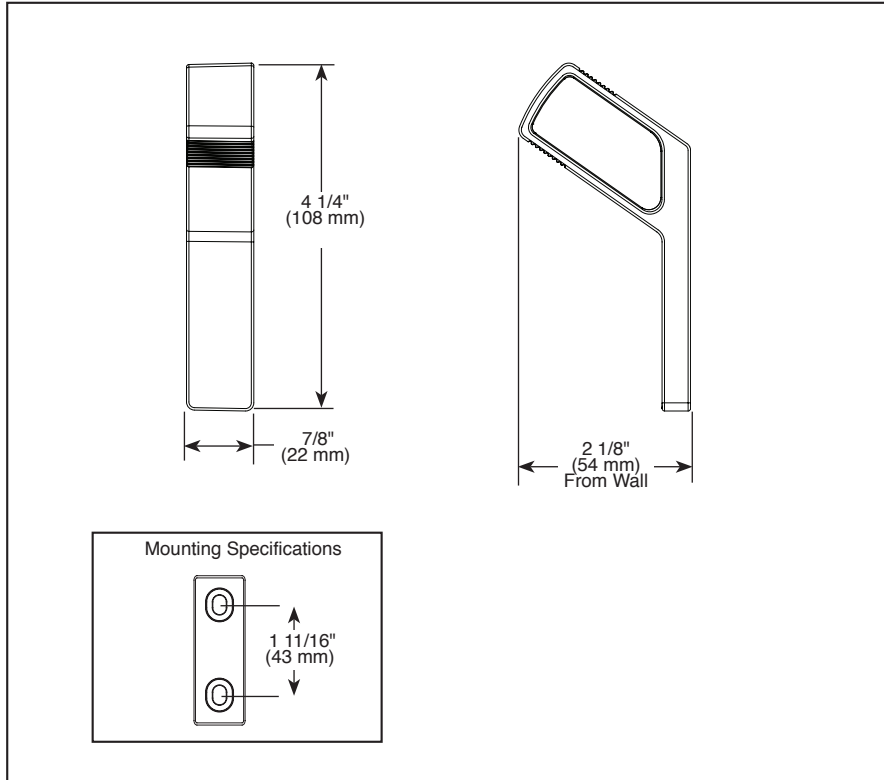

RP101398

▲ Designate proper finish suffix