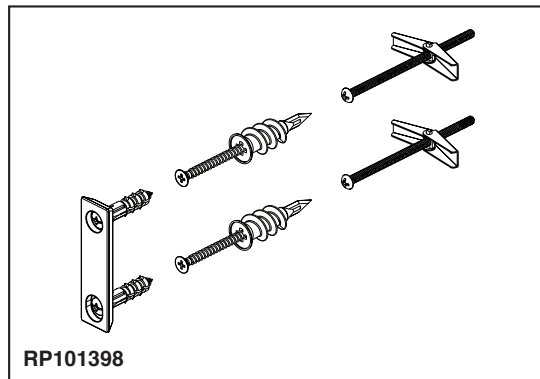

RP101398

▲ Designate proper finish suffix