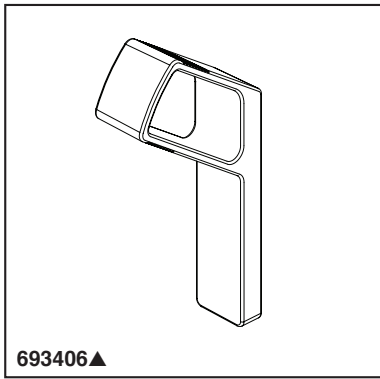

BRIZO®

ACCESSORIES

- Kintsu™ Collection
- Bent Bar Single Robe Hook

STANDARD SPECIFICATIONS:

- Wood blocking is preferable behind all wall surfaces. If wood blocking is not available, try finding a wood stud to anchor this accessory.
- Mounting hardware and mounting instructions included with product.
- Note: Plastic anchors, screws, toggle bolts, and mounting brackets are included with the mounting hardware.
- All metal construction

WARRANTY

- Parts and Finish - Lifetime limited warranty; or for commercial purchasers, 10 years for multi-family residential (apartments and condominiums) and 5 years for all other commercial uses, in each case from the date of purchase.
- Electronic Parts and Batteries (if applicable) - 5 years from the date of purchase; or for commercial purchasers, 1 year from the date of purchase. No warranty is provided on batteries.

693406▲

Submitted Model No.: _____

Specific Features: _____