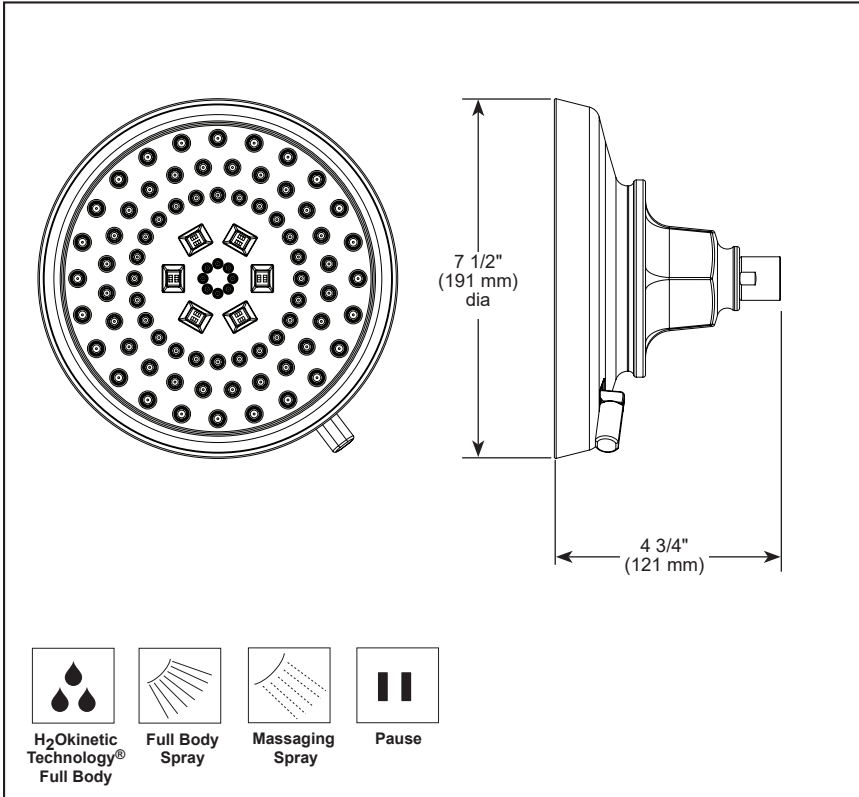

Submitted Model No.: _____

Specific Features: _____

▲ Designate finish suffix

BRIZO®

MULTI-FUNCTION SHOWERHEAD

- Invari™ Bath Collection
- 4-Function Showerhead Featuring H₂Okinetic Technology®

FEATURES:

- Touch-Clean® Nozzles
- H₂Okinetic® Technology

STANDARD SPECIFICATIONS:

- Showerhead has 1/2"-14 NPSM female connection
- Max. flow rate 1.75 gpm @ 80 psi, 6.6 L/min @ 550 kPa
- Max. flow rate 2.5 gpm @ 80 psi, 9.5 L/min @ 550 kPa
- Showerhead with four settings - pause is a non-positive shut-off
- Wrench flats for tightening
- Showerhead ball nut pivots, rotates and provides extra thread coverage
- Metal lever for easy spray selection control
- Finished spray face