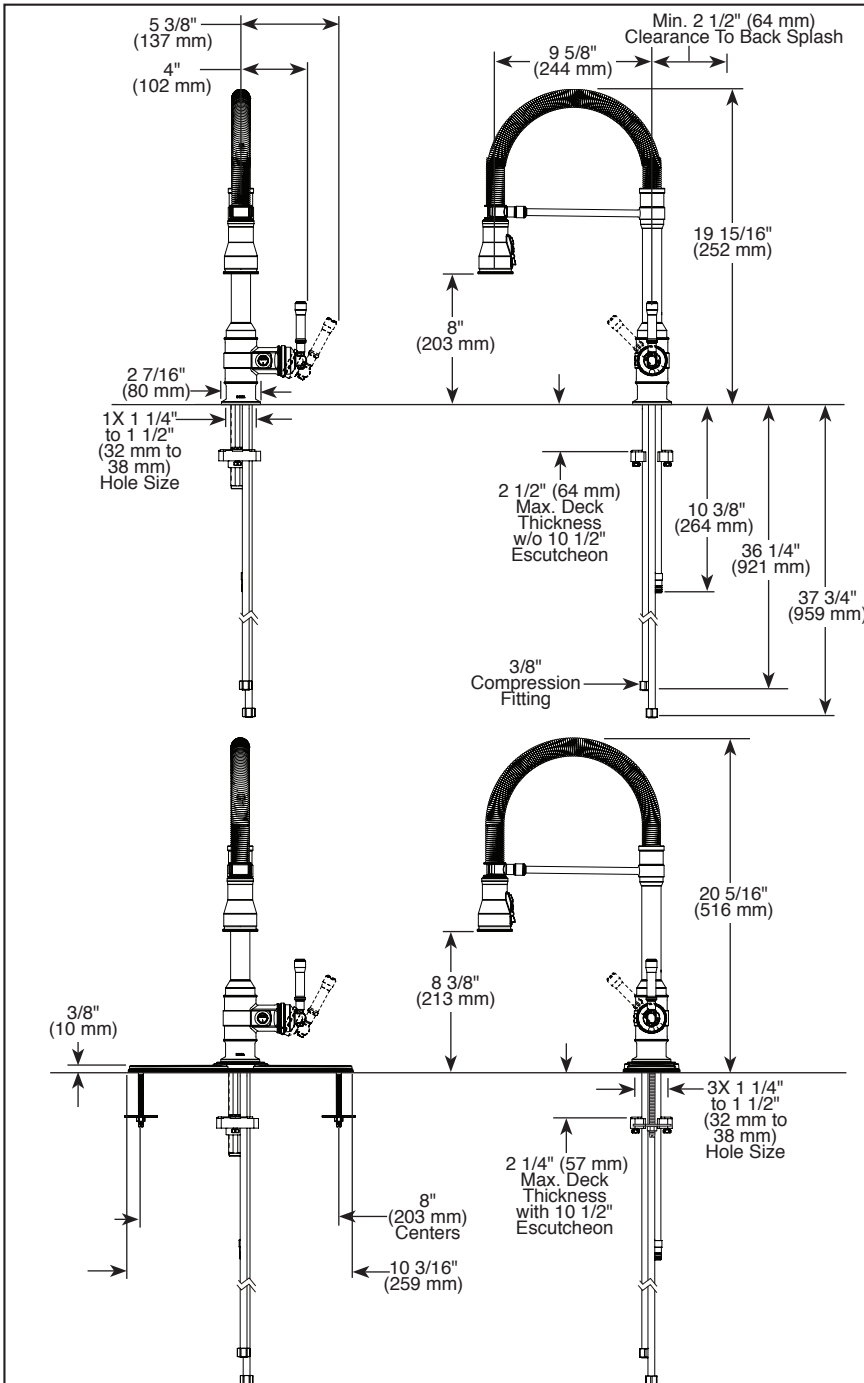

STANDARD SPECIFICATIONS:

- Max flow rate 1.8 gpm @ 60 psi, 6.8 L/min @ 414 kPa
- One or three hole mount (escutcheon optional, not included)
- Diamond coated ceramic cartridge
- 3/8" O.D. straight, staggered PEX supply lines
- Spout rotates 360°
- H-C indicator markings
- Three-function wand; Aerated stream, spray or ShieldSpray
- Dual integral check valves in sprayer

Submitted Model No.: _____

Specific Features: _____

▲ Designate proper finish suffix

Delta reserves the right (1) to make changes in specifications and materials, and (2) to change or discontinue models, both without notice or obligation. Dimensions are for reference only. See current full-line price book or www.deltafaucet.com for finish options and product availability.