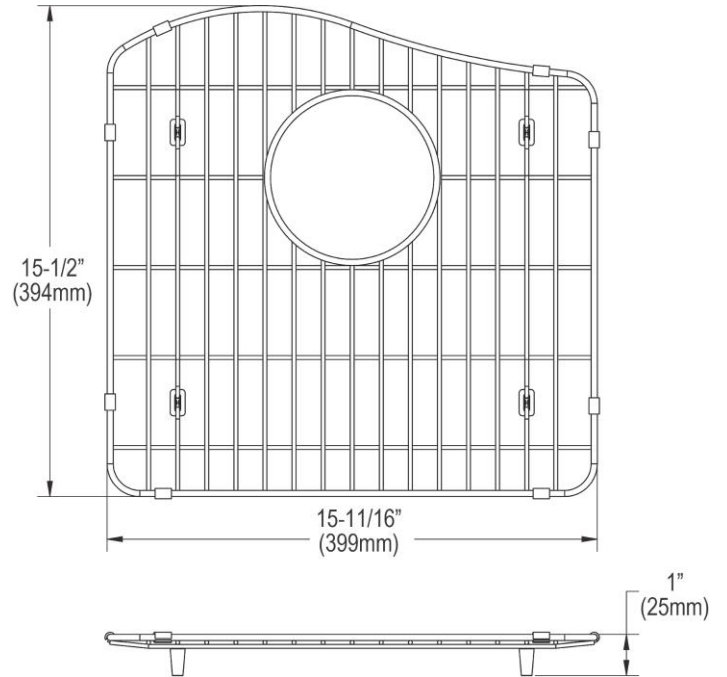

Material:	Stainless Steel
Finish:	Polished Stainless Steel
Dimensions:	15-11/16" x 15-1/2" x 1"
Fits Bowl Size(s):	17-9/16" x 17-3/4"

Special Note: For bowls with rear center drain opening.

AMERICAN PRIDE. A LIFETIME TRADITION.
Like your family, the Elkay family has values and traditions that endure. For almost a century, Elkay has been a family-owned and operated company, providing thousands of jobs that support our families and communities.

[Clean and Care Manual (PDF)](#)

[Clean and Care Manual (PDF)](#)

[Warranty (PDF)](#)