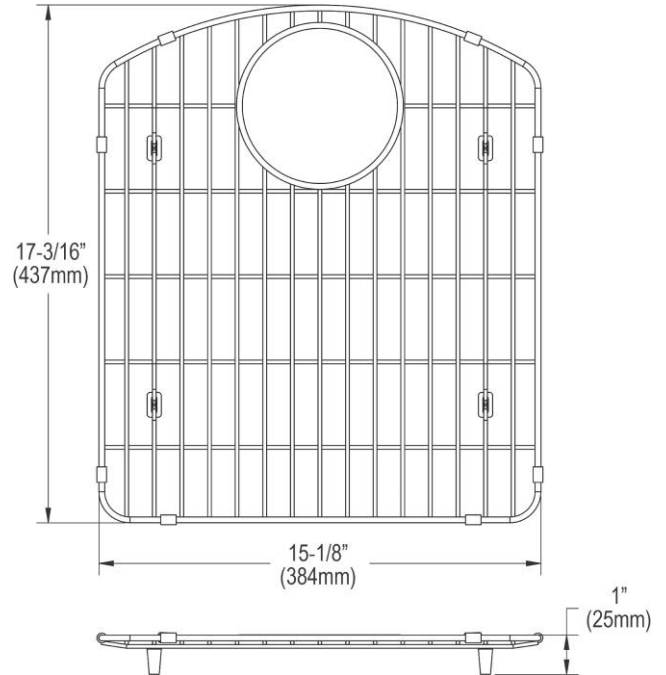

Material:	Stainless Steel
Finish:	Polished Stainless Steel
Dimensions:	15-1/16" x 17-3/16" x 1"
Fits Bowl Size(s):	17-3/16" x 19-5/16"

Special Note: For bowls with rear center drain opening.

AMERICAN PRIDE. A LIFETIME TRADITION. Like your family, the Elkay family has values and traditions that endure. For almost a century, Elkay has been a family-owned and operated company, providing thousands of jobs that support our families and communities.

[Clean and Care Manual (PDF)](#)

[Clean and Care Manual (PDF)](#)

[Warranty (PDF)](#)