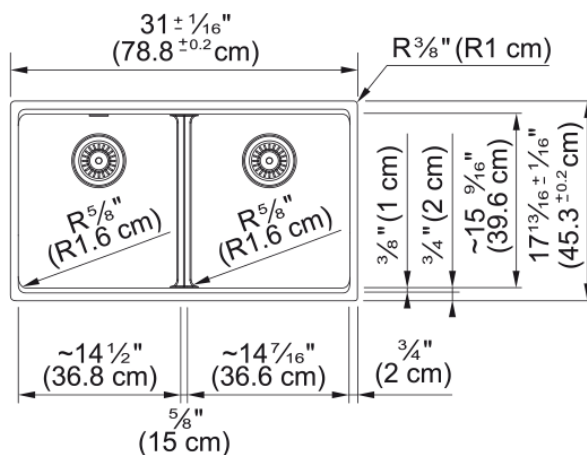

Maris Undermount Sink - MAG1201414-MBK | 125.0687.065

Technical Data

Aspect

Sink type	Sink
Type of material	Granite
Number of bowls	2
Color	Matte black
Finish	None

Product Dimensions

Exterior size: right to left	31.008
Exterior size: front to back	17.835
Large bowl size: right to left	14.252
Large bowl size: front to back	15.606
Large bowl: depth	9.492
Small bowl size: right to left	14.252
Small bowl size: front to back	15.606
Small bowl: depth	9.492

Installation

Minimum cabinet size	36"
----------------------	-----

Product specifications

Installation type	Undermount
Drain hole	3 1/2"
Position of drainer	No drainer

Product identification

Product brand	FRANKE
Product family	Maris
Collection	Maris
Certified by	IAPMO