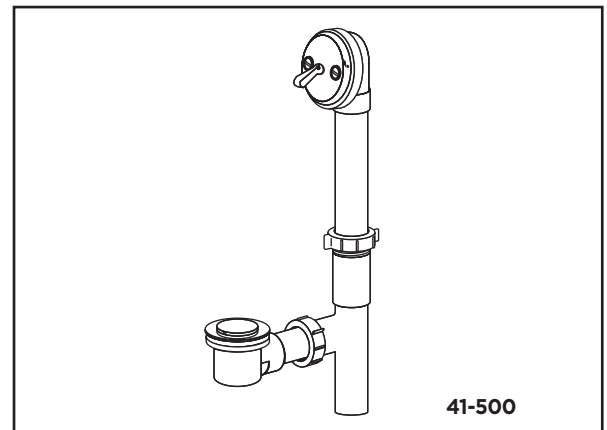

Pop-up Bath Drains

Features:

- Fits most tubs 14" to 16" high
- 1-1/2" plastic tubing in PVC
- Patented adjustable self-retaining rubber head gasket
- Patented pre-adjustable linkage
- Cast brass pop-up and shoe plug
- Extra long plunger stroke
- Heavy duty, highly polished face plate
- Partially assembled in carton
- Compartmentalized packaging
- Available in Chrome only

Standards & Certifications:

- IAPMO/cUPC

Catalog Numbers:

41-500 PVC (Chrome)

Prefixes Available:

None

Suffixes Available:

None

Job Name	
Date	
Model Specified	
Quantity	
Customer	
Contractor	
Architect/engineer	

Gerber Toll Free Technical Support: 888-648-6466
www.gerberonline.com