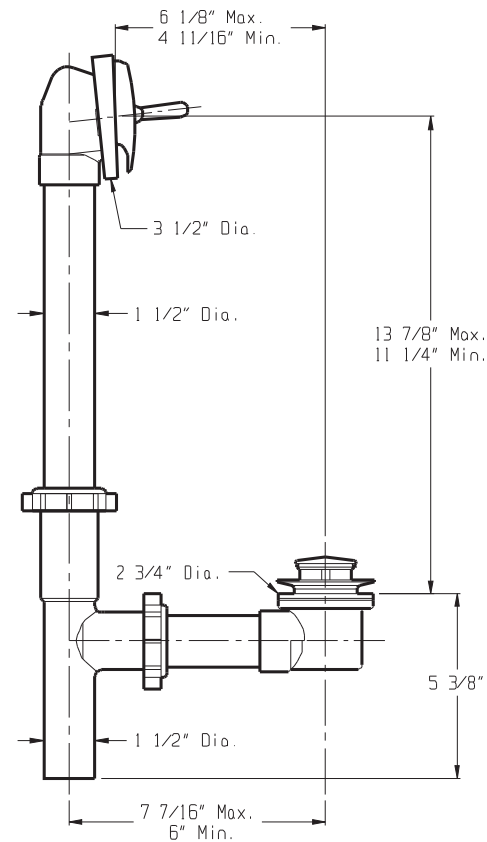

Pop-up Bath Drains

Features:

- Fits most tubs 14" to 16" high
- 1-1/2" plastic tubing in PVC
- Patented adjustable self-retaining rubber head gasket
- Patented pre-adjustable linkage
- Cast brass pop-up and shoe plug
- Extra long plunger stroke
- Heavy duty, highly polished face plate
- Partially assembled in carton
- Compartmentalized packaging
- Available in Chrome only

Standards & Certifications:

- IAPMO/cUPC

Catalog Numbers:

41-500 PVC (Chrome)

Prefixes Available:

None

Suffixes Available:

None

Job Name	
Date	
Model Specified	
Quantity	
Customer	
Contractor	
Architect/engineer	

Gerber Toll Free Technical Support: 888-648-6466
www.gerberonline.com