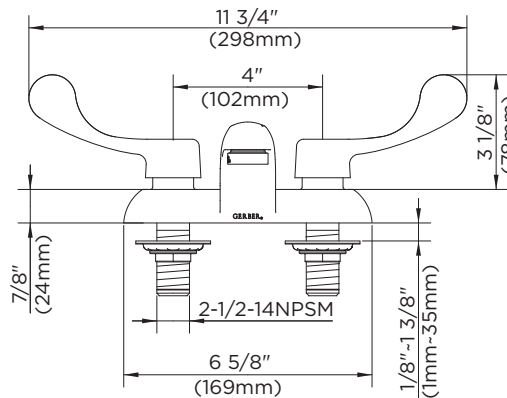

Catalog Numbers:

- **CO-44-541** Wrist Blade Handles, Less Brass Drain Assembly
- **CO-44-542** Wrist Blade Handles, With Brass Grid Strainer
- **CO-44-551** Wrist Blade Handles, With Metal Pop-up Drain Assembly
- **C4-44-541** Metal Lever Handles, Less Brass Drain Assembly
- **C4-44-542** Metal Lever Handles, With Brass Grid Strainer
- **C4-44-551** Metal Lever Handles, With Metal Pop-up Assembly

Prefixes Available:

- CO = Metal Wrist Blade Handle
- C4 = Metal Lever Handle

Suffixes Available

None

Job Name	
Date	
Model Specified	
Quantity	
Customer	
Contractor	
Architect/engineer	

Gerber Toll Free Technical Support: 888-648-6466
www.gerberonline.com