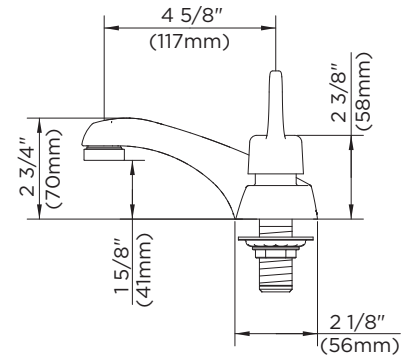

Catalog Numbers:

- **CO-44-541** Wrist Blade Handles, Less Brass Drain Assembly
- **CO-44-542** Wrist Blade Handles, With Brass Grid Strainer
- **CO-44-551** Wrist Blade Handles, With Metal Pop-up Drain Assembly
- **C4-44-541** Metal Lever Handles, Less Brass Drain Assembly
- **C4-44-542** Metal Lever Handles, With Brass Grid Strainer
- **C4-44-551** Metal Lever Handles, With Metal Pop-up Assembly

Prefixes Available:

- CO = Metal Wrist Blade Handle
- C4 = Metal Lever Handle

Suffixes Available

None

Job Name	
Date	
Model Specified	
Quantity	
Customer	
Contractor	
Architect/engineer	

Gerber Toll Free Technical Support: 888-648-6466
www.gerberonline.com