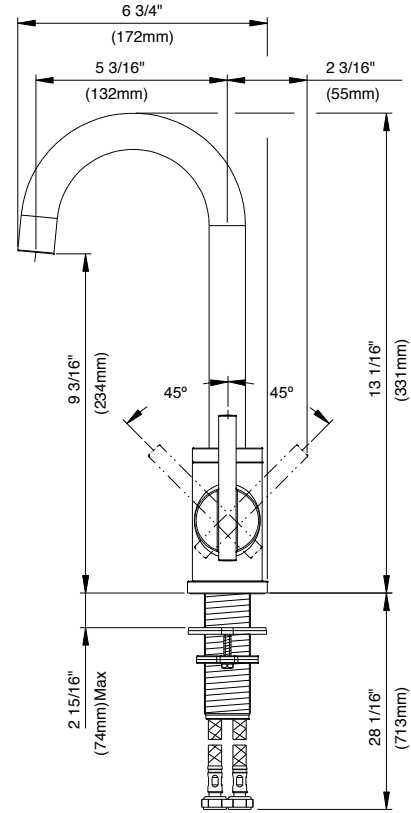

Standards & Certifications

Submittal Information:

Name: _____
Location: _____

Contractor: _____
Contact #: _____