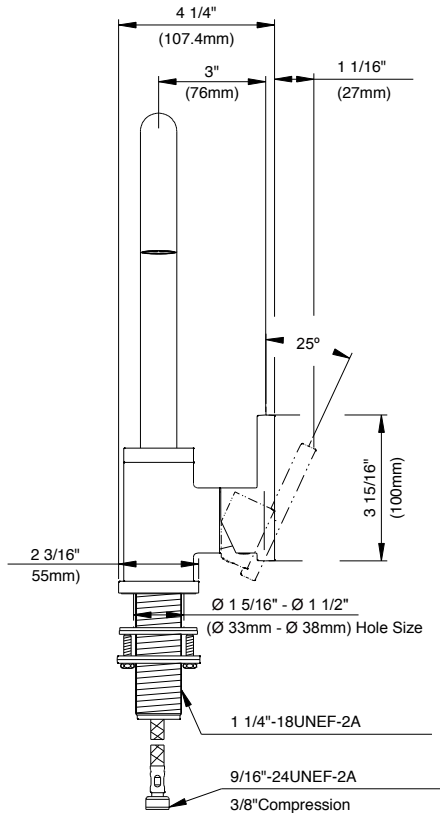

Standards & Certifications

Submittal Information:

Name: _____
Location: _____

Contractor: _____
Contact #: _____