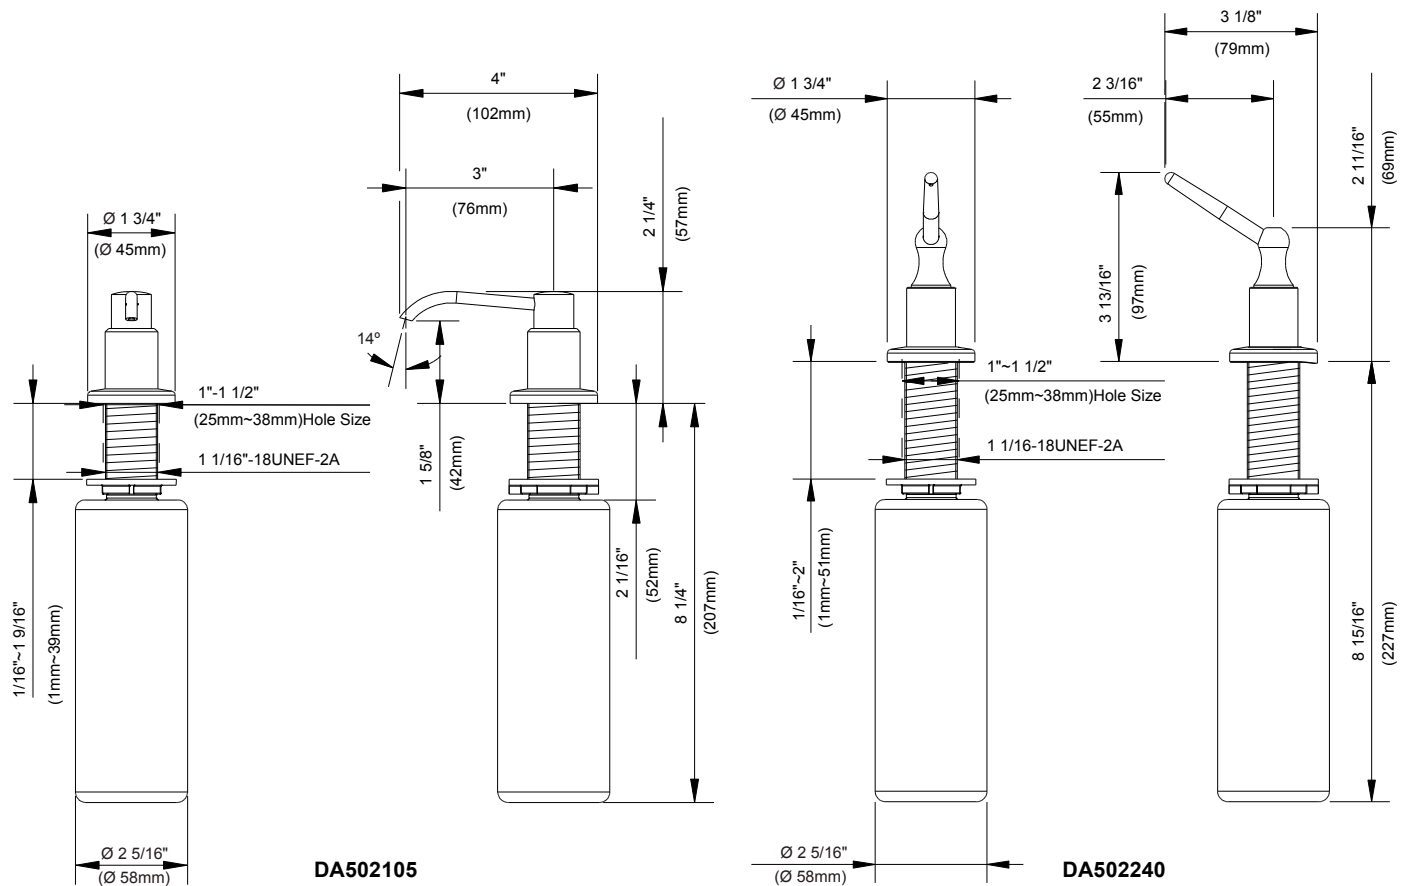

SPECIFICATIONS

Features/Benefits

- Up to 2" Deck Thickness
- Ideal for Soap or Lotion in the Bath or Kitchen

Available Color/Finishes

Color	Description
	Chrome

Please see gerberonline.com or current price list for available finishes. Finish is defined by additional suffix.

DA502105

DA502240

Submittal Information:

Name: _____
Location: _____

Contractor: _____
Contact #: _____