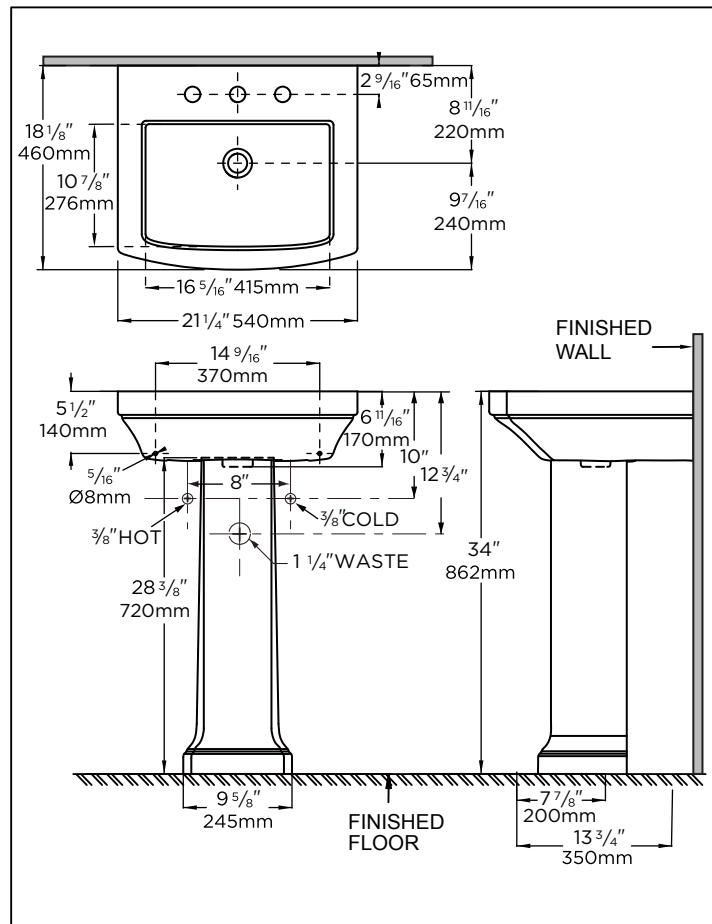

GERBER

www.gerberonline.com

Hinsdale™ Petite Lavatory and Pedestal Combination

Features:

□ 23-502/23-505/23-509

- Vitreous china
- Contemporary design compliments our Hinsdale™ toilet
- Petite size lavatory to maximize bathroom space
- Rear overflow
- 21-1/4" x 18-1/8" Pedsetal Lavatory
- Available in Single Hole, 4"CC and 8" CC configuration
- Arced rectangular shape basin
- Rear-oriented drain hole location
- Wall hanger included (99-161)

Fixtures:

| Models | 23-502 | 23-505 | 23-509 |
|----------------|---------|------------|------------|
| Configuration | 1 hole | 4" centers | 8" centers |
| Height | 34" | 34" | 34" |
| Width | 21 1/4" | 21 1/4" | 21 1/4" |
| Depth | 18 1/8" | 18 1/8" | 18 1/8" |
| Product Weight | 62lbs | 62lbs | 62lbs |

Available Colors:

- White

Warranty:

- 10 Year Manufacturers Warranty

NOTES: All dimensions are in inches. Illustrations may not be drawn to scale.
* Dimensions shown for locations of supply lines and "P" trap are suggested.

IMPORTANT:
Dimensions of fixtures are nominal and may vary within the range of tolerances established by ASME standard A 112.19.2
PLUMBERS NOTE: Provide suitable reinforcement for all wall supports