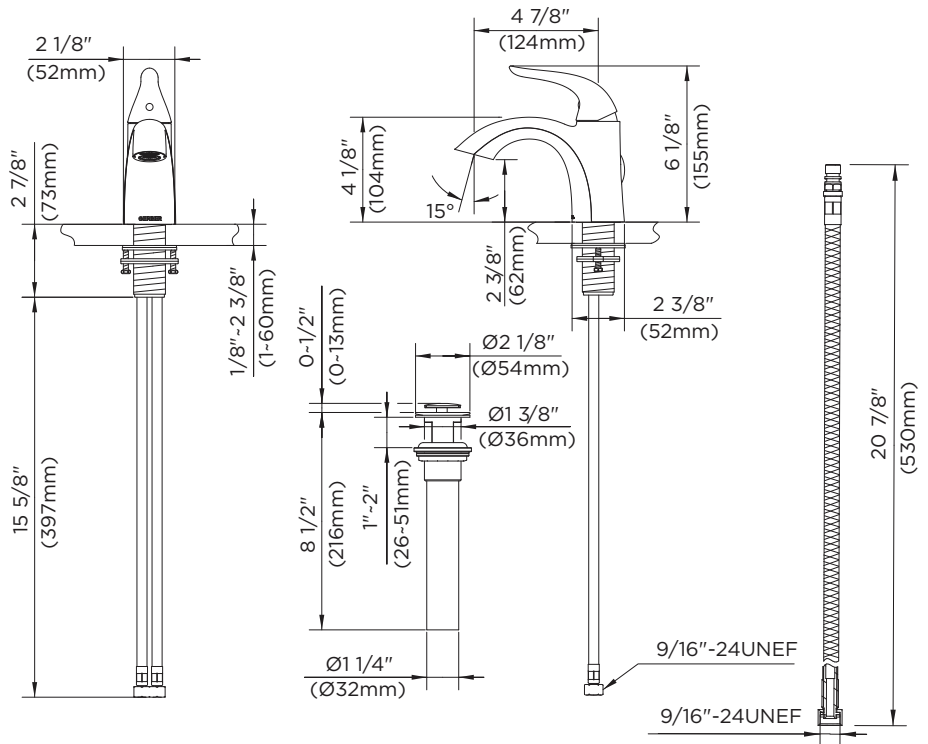

Suffixes Available:

- -BN Brushed Nickel

Job Name	
Date	
Model Specified	
Quantity	
Customer	
Contractor	
Architect/engineer	

Gerber Toll Free Technical Support: 1-888-648-6466
www.gerberonline.com