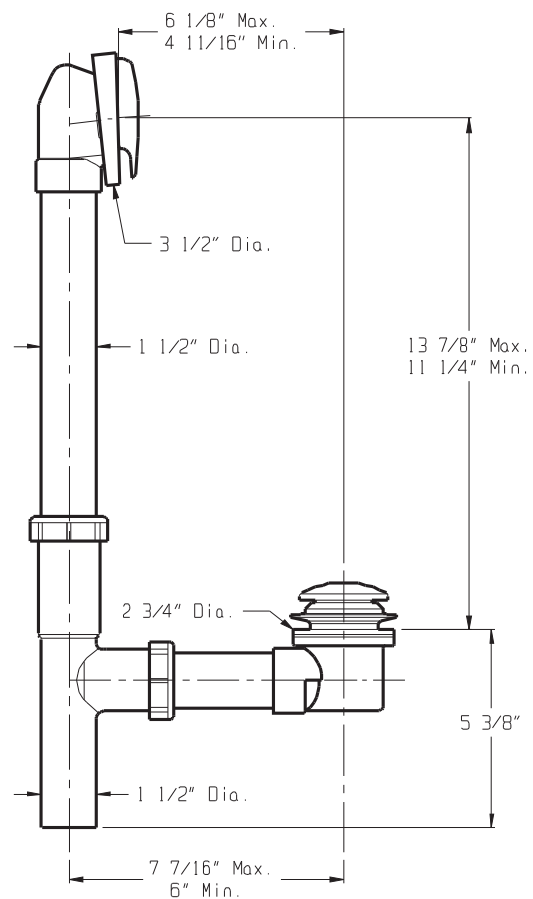

Auto Trip Bath Drains

Features:

- Fits most tubs 14" to 16" high
- 1-1/2" plastic tubing in PVC
- Patented adjustable self-retaining rubber head gasket
- Cast brass shoe plug
- Positive seal with long lasting cam mechanism
- Partially assembled in carton
- Compartmentalized packaging
- Available in Chrome only

Standards & Certifications:

- IAPMO/cUPC

Catalog Numbers:

41-540 PVC (Chrome)

Prefixes Available:

None

Suffixes Available:

None

Job Name	
Date	
Model Specified	
Quantity	
Customer	
Contractor	
Architect/engineer	

Gerber Toll Free Technical Support: 888-648-6466
www.gerberonline.com