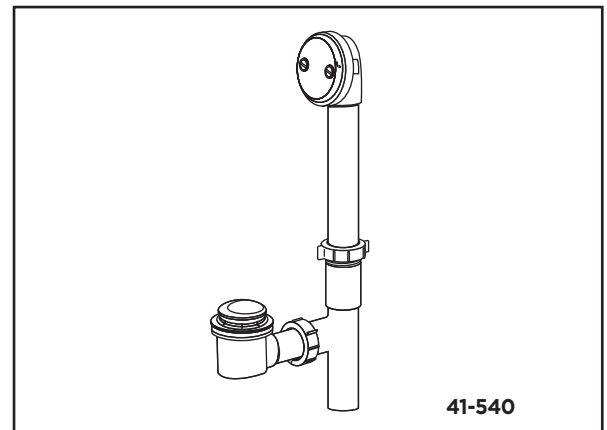

Auto Trip Bath Drains

Features:

- Fits most tubs 14" to 16" high
- 1-1/2" plastic tubing in PVC
- Patented adjustable self-retaining rubber head gasket
- Cast brass shoe plug
- Positive seal with long lasting cam mechanism
- Partially assembled in carton
- Compartmentalized packaging
- Available in Chrome only

Standards & Certifications:

- IAPMO/cUPC

Catalog Numbers:

41-540 PVC (Chrome)

Prefixes Available:

None

Suffixes Available:

None

Job Name	
Date	
Model Specified	
Quantity	
Customer	
Contractor	
Architect/engineer	

Gerber Toll Free Technical Support: 888-648-6466
www.gerberonline.com