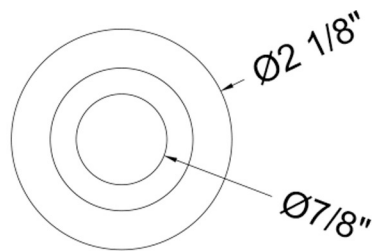

Escutcheon
Model #: 6080-

FEATURES:

- 2 1/8" Diameter brass escutcheon
- Fits:
- 1/2" IPS showerarms
- Decorative design
- Previous Model #: 8040-ESC

AVAILABLE FINISHES:

Polished Chrome (PCH)	Satin Chrome (SC)	Bronze Umber (BU)
Satin Nickel (SN)	Pewter (PEW)	Caramel Bronze (CB)
Polished Nickel (PN)	Antique Brass (AB)	Antique Copper (ACU)
Oil-Rubbed Bronze (ORB)	Polished Brass (PB)	Polished Copper (PCU)
Vintage Bronze (VB)	Satin Brass (SB)	Matte Black (MBK)
Satin Gold (SG)	Polished Gold (PG)	Black Nickel (BKN)
White (WH)	Unlacquered Brass (ULB)	Satin Cooper (SCU)
Almond (ALD)	Amber (AMB)	Azure Blue (AZB)
Coral (COR)	Mint Green (GRN)	Stone Grey (GRY)
Lilac (LAC)	Light Blue (LBL)	Limon (LIM)
Plum (PLM)	Pink (PNK)	Red (RED)
Graphite (GPH)	Aged Unlacquered Brass (AUB)	

SPECIFICATION DRAWING:

TOP VIEW

SIDE VIEW