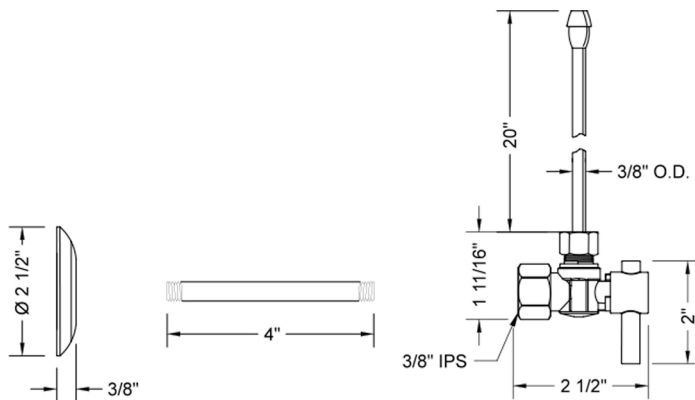

Quarter Turn Angle Pattern 3/8" IPS x 3/8" O.D. Faucet Supply Kit with Contempo Lever Handle, 20" Supply Tubes, Escutcheons

Model #: 615-2-62-

FEATURES:

- Complete Faucet Supply Kit
- Kit contains:
 - (2) Quarter Turn Angle Pattern 3/8" IPS x 3/8" O.D. Supply Valve with Contempo Lever Handle P/N 615-2
 - (2) 20" Copper Supply Tubes P/N 662
 - (2) Escutcheons P/N 740 (ULB P/N 6015)
 - (2) 3/8" Brass Nipples P/N 801-38.4

SPECIFICATION DRAWING:

COMPONENTS	
DESCRIPTION	QTY:
ANGLE VALVE - CONTEMPO LEVER HANDLE	2
20" X 3/8" O.D. SUPPLY TUBE	2
2 1/2" SURE GRIP ESCUTCHEON	2
4" NIPPLE	2

AVAILABLE HANDLES: