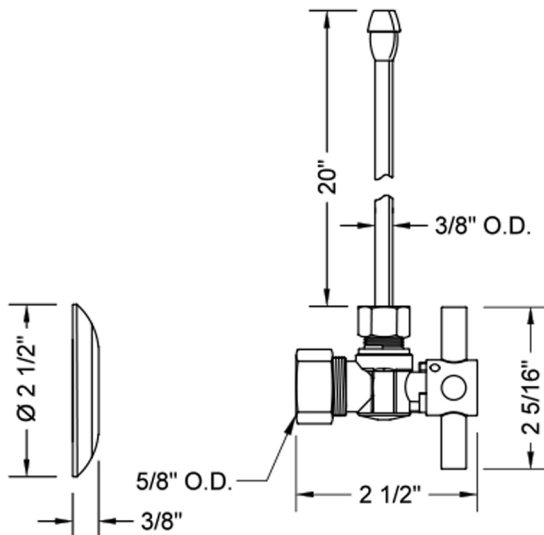

# Quarter Turn Angle Pattern 5/8" O.D. Compression (Fits 1/2" Copper) x 3/8" O.D. Faucet Supply Kit with Contempo Cross Handle, 20" Supply Tubes, Escutcheons

**Model #: 621-4-62-**

## FEATURES:

- Complete Faucet Supply Kit
- Kit contains:
  - (2) Quarter Turn Angle Pattern 5/8" O.D. Compression (Fits 1/2" Copper) x 3/8" O.D. Supply Valve with Contempo Cross Handle P/N 621-4
  - (2) 20" Copper Supply Tubes P/N 662
  - (2) Escutcheons P/N 7463 (ULB P/N 6015)

## SPECIFICATION DRAWING:

COMPONENTS	
DESCRIPTION	QTY:
ANGLE VALVE - CONTEMPO CROSS HANDLE	2
20" x 3/8" O.D. SUPPLY TUBE	2
ESCUTCHEON	2