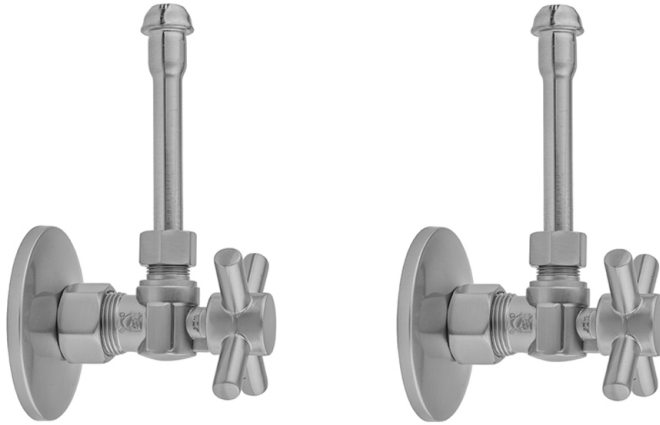

# Quarter Turn Angle Pattern 5/8" O.D. Compression (Fits 1/2" Copper) x 3/8" O.D. Faucet Supply Kit with Contempo Cross Handle, 20" Supply Tubes, Escutcheons

**Model #: 621-4-62-**

## FEATURES:

- Complete Faucet Supply Kit
- Kit contains:
  - (2) Quarter Turn Angle Pattern 5/8" O.D. Compression (Fits 1/2" Copper) x 3/8" O.D. Supply Valve with Contempo Cross Handle P/N 621-4
  - (2) 20" Copper Supply Tubes P/N 662
  - (2) Escutcheons P/N 7463 (ULB P/N 6015)

## SPECIFICATION DRAWING:

COMPONENTS	
DESCRIPTION	QTY:
ANGLE VALVE - CONTEMPO CROSS HANDLE	2
20" x 3/8" O.D. SUPPLY TUBE	2
ESCUTCHEON	2