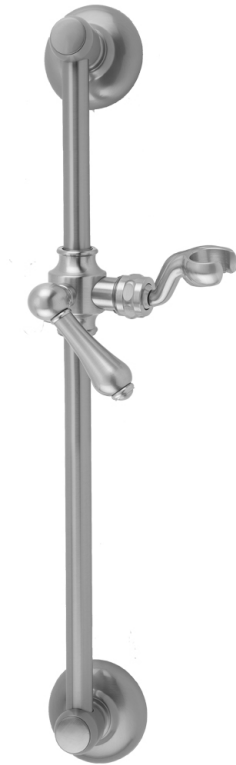

24" Traditional Wall Bar with Regency Lever Handle

Model #: 7724-

FEATURES:

- 24" Traditional design brass wall bar
- Adjustable height and angle
- Fork on ball joint allows for easy height & angle adjustment of handshower
- Slider moves up & down & side to side
- Conical end of hose sits in fork holder
- Other handle style models are available
- Mounting hardware included

AVAILABLE FINISHES:

Polished Chrome (PCH)	Satin Chrome (SC)	Bronze Umber (BU)
Satin Nickel (SN)	Pewter (PEW)	Caramel Bronze (CB)
Polished Nickel (PN)	Antique Brass (AB)	Antique Copper (ACU)
Oil-Rubbed Bronze (ORB)	Polished Brass (PB)	Polished Copper (PCU)
Vintage Bronze (VB)	Satin Brass (SB)	Rose Gold (RG)
Matte Black (MBK)	Satin Gold (SG)	Polished Gold (PG)
Black Nickel (BKN)	Bombay Gold (BG)	Jewelers Gold (JG)
Europa Bronze (EB)	White (WH)	Sedona Beige (SDB)
Tristan Brass (TB)	Unlacquered Brass (ULB)	Satin Cooper (SCU)