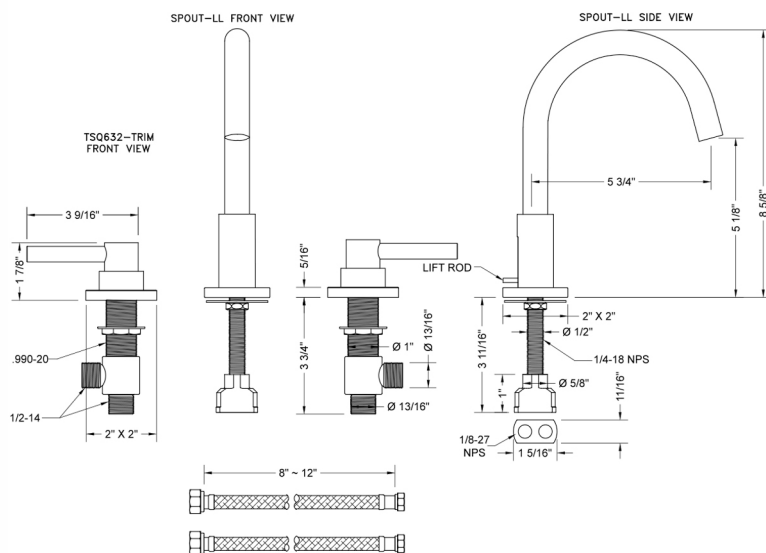

Uptown Contempo Faucet with Square Escutcheons & Low Lever Handles

Model #: 8881-TSQ632-

FEATURES:

- All brass 8" - 12" widespread faucet includes brass pop-up drain with overflow
- 1/4 turn ceramic valves
- Swivel Spout (For Stationary Spout option, contact JACLO)
- Available Flow Rates: 1.5, 1.2 & 0.5 GPM. Additional flow rate (aerator) options available. Contact JACLO.
- 5 3/4" spout reach
- Spout Hole Size Min-Max: 1 1/2" - 1 7/8"
- Valve Hole Size Min-Max: 1 1/8" - 1 5/8"
- ADA Compliant Levers

AVAILABLE FINISHES:

Polished Chrome (PCH)	Satin Chrome (SC)	Bronze Umber (BU)
Satin Nickel (SN)	Pewter (PEW)	Caramel Bronze (CB)
Polished Nickel (PN)	Antique Brass (AB)	Antique Copper (ACU)
Oil-Rubbed Bronze (ORB)	Polished Brass (PB)	Polished Copper (PCU)
Vintage Bronze (VB)	Satin Brass (SB)	Rose Gold (RG)
Matte Black (MBK)	Satin Gold (SG)	Polished Gold (PG)
Black Nickel (BKN)	Bombay Gold (BG)	Jewelers Gold (JG)
Europa Bronze (EB)	White (WH)	Sedona Beige (SDB)
Tristan Brass (TB)	Unlacquered Brass (ULB)	Satin Cooper (SCU)

SPECIFICATION DRAWING:

AVAILABLE HANDLES:

COMPLIANCES:

Complies with: ASME A112.18.1-2012/CSA B125.1-12