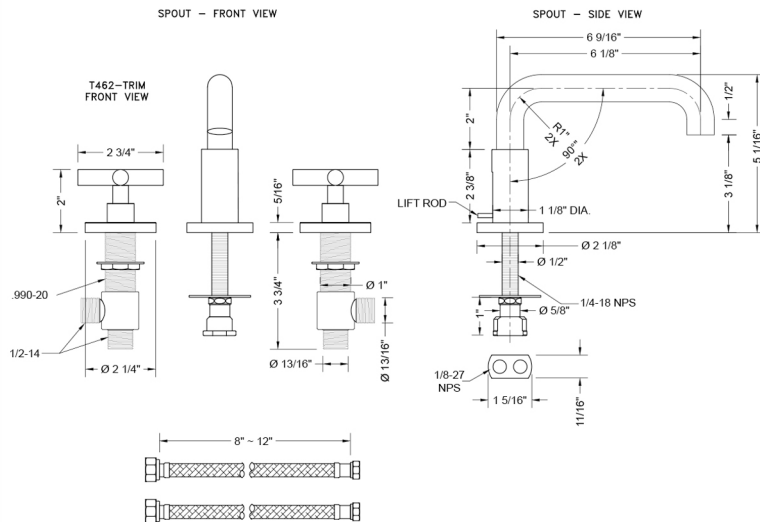

## FEATURES:

- All brass 8" - 12" widespread faucet includes brass pop-up drain with overflow
- 1/4 turn ceramic valves
- Low Profile Swivel Spout (For Stationary Spout option, contact JACLO)
- Available Flow Rates: 1.5, 1.2 & 0.5 GPM. Additional flow rate (aerator) options available. Contact JACLO.
- 5 3/4" spout reach
- Spout Hole Size: 1 1/2" - 1 7/8"
- Valve Hole Size: 1 1/8" - 1 5/8"

## SPECIFICATION DRAWING: