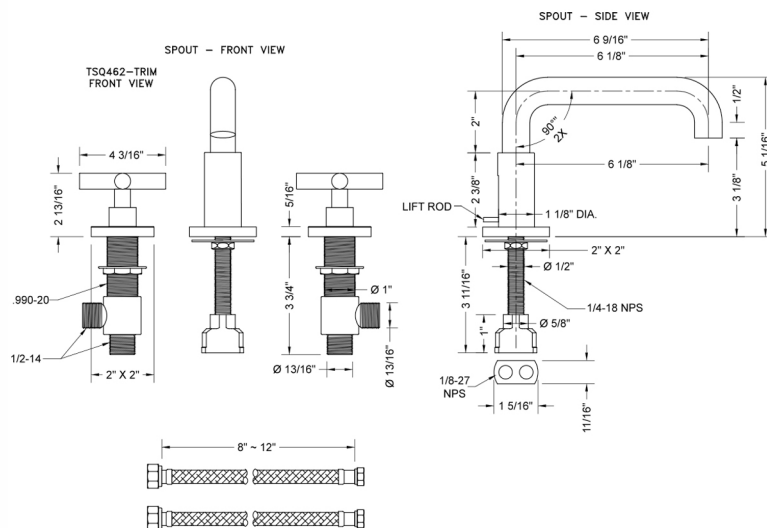

Downtown Contempo Faucet with Square Escutcheons & Contempo Slim Cross Handles- 0.5 GPM

Model #: 8883-TSQ462-0.5-

FEATURES:

- All brass 8" - 12" widespread faucet includes brass pop-up drain with overflow
- 1/4 turn ceramic valves
- Low Profile Swivel Spout (For Stationary Spout option, contact JACLO)
- Available Flow Rates: 1.5, 1.2 & 0.5 GPM. Additional flow rate (aerator) options available. Contact JACLO.
- 5 3/4" spout reach
- Spout Hole Size: 1 1/2" - 1 7/8"
- Valve Hole Size: 1 1/8" - 1 5/8"

SPECIFICATION DRAWING:

AVAILABLE HANDLES:

COMPLIANCES: