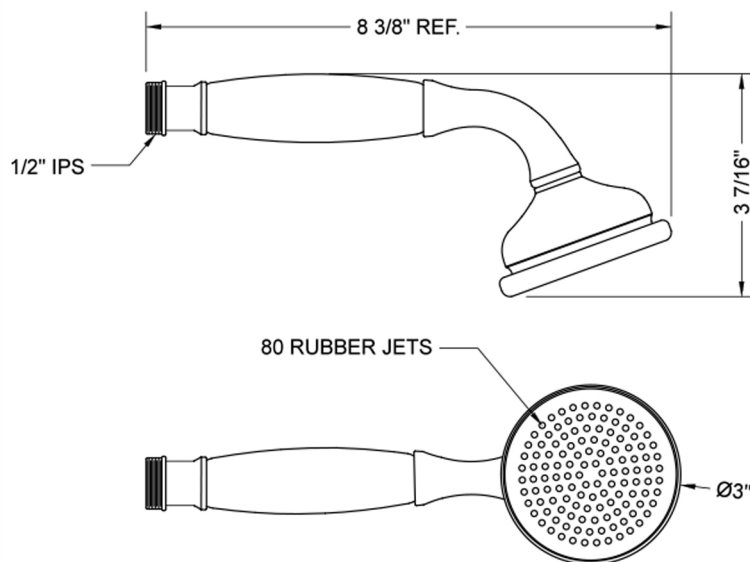

SPECIFICATION DRAWING:

SPRAY PATTERNS:

COMPLIANCES:

Complies with: ASME A112.18.1-2012/CSA B125.1-12