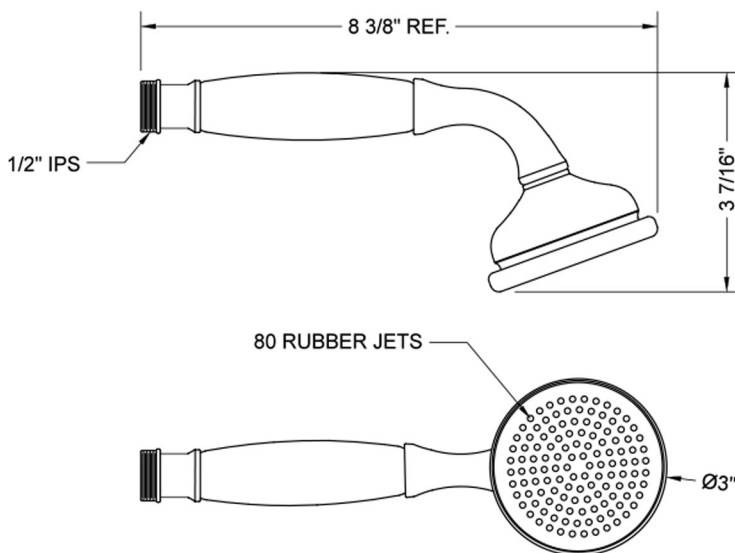

SPECIFICATION DRAWING:

SPRAY PATTERNS:

COMPLIANCES:

Complies with: ASME A112.18.1-2012/CSA B125.1-12