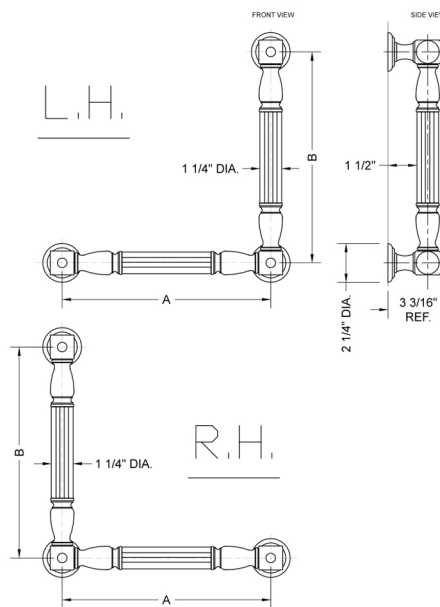

G21 16H x 24W 90° Left Hand Grab Bar

Model #: **G21-16H-24W-LH-**

FEATURES:

- ADA compliant when properly installed
- All brass construction, fully polished & plated
- All grab bars can be custom sized. Contact JACLO for pricing & availability
- Optional handshower sliders and toilet paper/wash cloth holders can be added only upon initial order
- Grab bars over 32" REQUIRE a middle post

SPECIFICATION DRAWING:

BRASS LUXURY GRAB BAR			
PART. #	DESCRIPTION	A H	B W
G21-12H-12W	CENTER TO CENTER	12"	12"
G21-12H-16W	CENTER TO CENTER	12"	16"
G21-12H-24W	CENTER TO CENTER	12"	24"
G21-12H-32W	CENTER TO CENTER	12"	32"
G21-16H-12W	CENTER TO CENTER	16"	12"
G21-16H-16W	CENTER TO CENTER	16"	16"
G21-16H-24W	CENTER TO CENTER	16"	24"
G21-16H-32W	CENTER TO CENTER	16"	32"
G21-24H-12W	CENTER TO CENTER	24"	12"
G21-24H-16W	CENTER TO CENTER	24"	16"
G21-24H-24W	CENTER TO CENTER	24"	24"
G21-24H-32W	CENTER TO CENTER	24"	32"
G21-32H-12W	CENTER TO CENTER	32"	12"
G21-32H-16W	CENTER TO CENTER	32"	16"
G21-32H-24W	CENTER TO CENTER	32"	24"
G21-32H-32W	CENTER TO CENTER	32"	32"