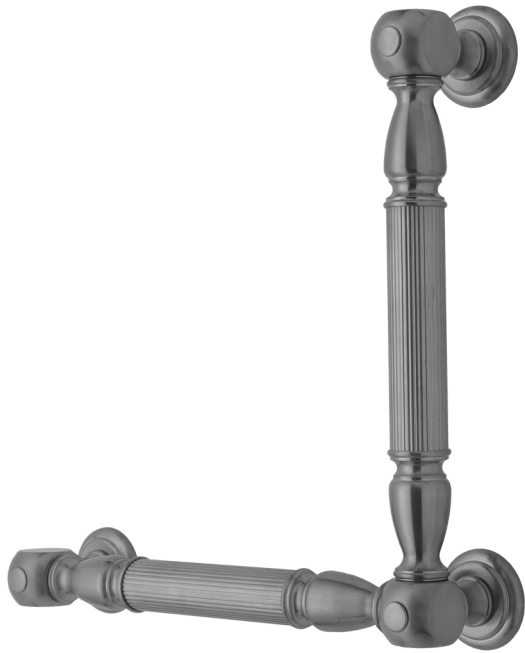

G21 16H x 24W 90° Left Hand Grab Bar

Model #: **G21-16H-24W-LH-**

FEATURES:

- ADA compliant when properly installed
- All brass construction, fully polished & plated
- All grab bars can be custom sized. Contact JACLO for pricing & availability
- Optional handshower sliders and toilet paper/wash cloth holders can be added only upon initial order
- Grab bars over 32" REQUIRE a middle post

AVAILABLE FINISHES:

Polished Chrome (PCH)	Satin Chrome (SC)	Bronze Umber (BU)
Satin Nickel (SN)	Pewter (PEW)	Caramel Bronze (CB)
Polished Nickel (PN)	Antique Brass (AB)	Antique Copper (ACU)
Oil-Rubbed Bronze (ORB)	Polished Brass (PB)	Polished Copper (PCU)
Vintage Bronze (VB)	Satin Brass (SB)	Rose Gold (RG)
Matte Black (MBK)	Satin Gold (SG)	Polished Gold (PG)
Black Nickel (BKN)	Bombay Gold (BG)	Jewelers Gold (JG)
Europa Bronze (EB)	White (WH)	Sedona Beige (SDB)
Tristan Brass (TB)	Unlacquered Brass (ULB)	Satin Cooper (SCU)

SPECIFICATION DRAWING:

BRASS LUXURY GRAB BAR			
PART. #	DESCRIPTION	A H	B W
G21-12H-12W	CENTER TO CENTER	12"	12"
G21-12H-16W	CENTER TO CENTER	12"	16"
G21-12H-24W	CENTER TO CENTER	12"	24"
G21-12H-32W	CENTER TO CENTER	12"	32"
G21-16H-12W	CENTER TO CENTER	16"	12"
G21-16H-16W	CENTER TO CENTER	16"	16"
G21-16H-24W	CENTER TO CENTER	16"	24"
G21-16H-32W	CENTER TO CENTER	16"	32"
G21-24H-12W	CENTER TO CENTER	24"	12"
G21-24H-16W	CENTER TO CENTER	24"	16"
G21-24H-24W	CENTER TO CENTER	24"	24"
G21-24H-32W	CENTER TO CENTER	24"	32"
G21-32H-12W	CENTER TO CENTER	32"	12"
G21-32H-16W	CENTER TO CENTER	32"	16"
G21-32H-24W	CENTER TO CENTER	32"	24"
G21-32H-32W	CENTER TO CENTER	32"	32"