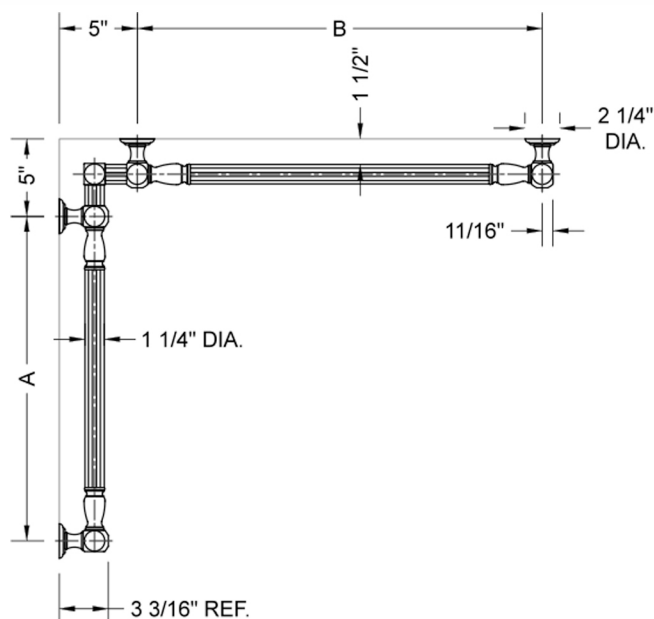

G21 48" x 60" Inside Corner Grab Bar

Model #: **G21-48-60-IC-**

FEATURES:

- ADA compliant when properly installed
- All brass construction, fully polished & plated
- All grab bars can be custom sized. Contact JACLO for pricing & availability
- Optional handshower sliders and toilet paper/wash cloth holders can be added only upon initial order
- Grab bars over 32" REQUIRE a middle post

SPECIFICATION DRAWING:

BRASS LUXURY GRAB BAR							
PART. #	DESCRIPTION	A	B	PART. #	DESCRIPTION	A	B
G21-12-12-IC	CENTER OF POST	12"	12"	G21-24-36-IC	CENTER OF POST	24"	36"
G21-12-16-IC	CENTER OF POST	12"	16"	G21-24-48-IC	CENTER OF POST	24"	48"
G21-12-24-IC	CENTER OF POST	12"	24"	G21-24-60-IC	CENTER OF POST	24"	60"
G21-12-32-IC	CENTER OF POST	12"	32"				
				G21-32-32-IC	CENTER OF POST	32"	32"
G21-12-36-IC	CENTER OF POST	12"	36"	G21-32-36-IC	CENTER OF POST	32"	36"
G21-12-48-IC	CENTER OF POST	12"	48"	G21-32-48-IC	CENTER OF POST	32"	48"
G21-12-60-IC	CENTER OF POST	12"	60"	G21-32-60-IC	CENTER OF POST	32"	60"
G21-16-16-IC	CENTER OF POST	16"	16"	G21-36-36-IC	CENTER OF POST	36"	36"
G21-16-24-IC	CENTER OF POST	16"	24"	G21-36-48-IC	CENTER OF POST	36"	48"
G21-16-32-IC	CENTER OF POST	16"	32"	G21-36-60-IC	CENTER OF POST	36"	60"
G21-16-36-IC	CENTER OF POST	16"	36"	G21-48-48-IC	CENTER OF POST	48"	48"
G21-16-48-IC	CENTER OF POST	16"	48"	G21-48-60-IC	CENTER OF POST	48"	60"
G21-16-60-IC	CENTER OF POST	16"	60"				
				G21-60-60-IC	CENTER OF POST	60"	60"
G21-24-24-IC	CENTER OF POST	24"	24"				
G21-24-32-IC	CENTER OF POST	24"	32"				