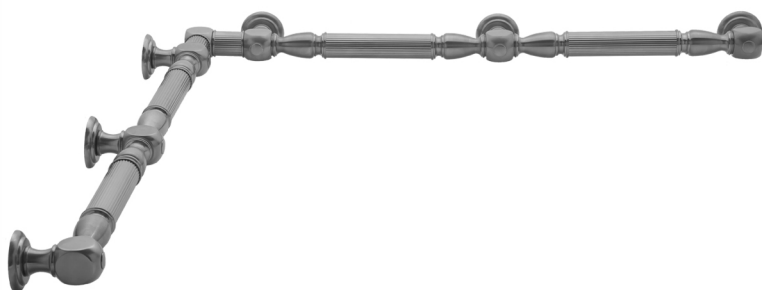

G21 48" x 60" Inside Corner Grab Bar

Model #: **G21-48-60-IC-**

FEATURES:

- ADA compliant when properly installed
- All brass construction, fully polished & plated
- All grab bars can be custom sized. Contact JACLO for pricing & availability
- Optional handshower sliders and toilet paper/wash cloth holders can be added only upon initial order
- Grab bars over 32" REQUIRE a middle post

AVAILABLE FINISHES:

Polished Chrome (PCH)	Satin Chrome (SC)	Bronze Umber (BU)
Satin Nickel (SN)	Pewter (PEW)	Caramel Bronze (CB)
Polished Nickel (PN)	Antique Brass (AB)	Antique Copper (ACU)
Oil-Rubbed Bronze (ORB)	Polished Brass (PB)	Polished Copper (PCU)
Vintage Bronze (VB)	Satin Brass (SB)	Rose Gold (RG)
Matte Black (MBK)	Satin Gold (SG)	Polished Gold (PG)
Black Nickel (BKN)	Bombay Gold (BG)	Jewelers Gold (JG)
Europa Bronze (EB)	White (WH)	Sedona Beige (SDB)
Tristan Brass (TB)	Unlacquered Brass (ULB)	Satin Cooper (SCU)