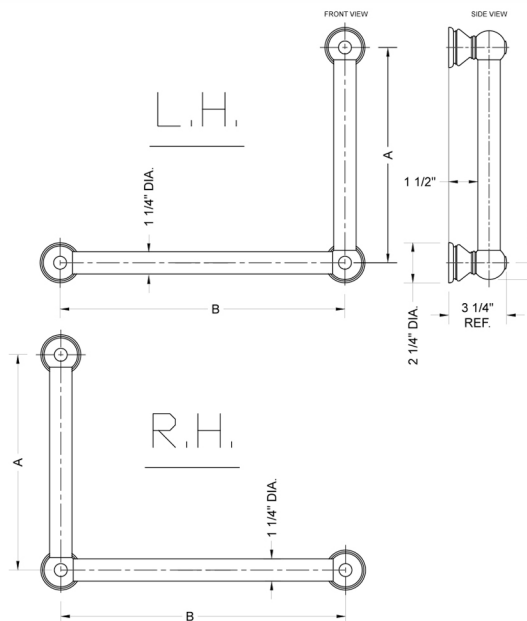

G30 24H x 32W 90° Right Hand Grab Bar

Model #: **G30-24H-32W-RH-**

FEATURES:

- ADA compliant when properly installed
- All brass construction, fully polished & plated
- All grab bars can be custom sized. Contact JACLO for pricing & availability
- Optional handshower sliders and toilet paper/wash cloth holders can be added only upon initial order
- Grab bars over 32" REQUIRE a middle post

SPECIFICATION DRAWING:

BRASS LUXURY GRAB BAR			
PART. #	DESCRIPTION	A H	B W
G30-12H-12W	CENTER TO CENTER	12"	12"
G30-12H-16W	CENTER TO CENTER	12"	16"
G30-12H-24W	CENTER TO CENTER	12"	24"
G30-12H-32W	CENTER TO CENTER	12"	32"
G30-16H-12W	CENTER TO CENTER	16"	12"
G30-16H-16W	CENTER TO CENTER	16"	16"
G30-16H-24W	CENTER TO CENTER	16"	24"
G30-16H-32W	CENTER TO CENTER	16"	32"
G30-24H-12W	CENTER TO CENTER	24"	12"
G30-24H-16W	CENTER TO CENTER	24"	16"
G30-24H-24W	CENTER TO CENTER	24"	24"
G30-24H-32W	CENTER TO CENTER	24"	32"
G30-32H-12W	CENTER TO CENTER	32"	12"
G30-32H-16W	CENTER TO CENTER	32"	16"
G30-32H-24W	CENTER TO CENTER	32"	24"
G30-32H-32W	CENTER TO CENTER	32"	32"