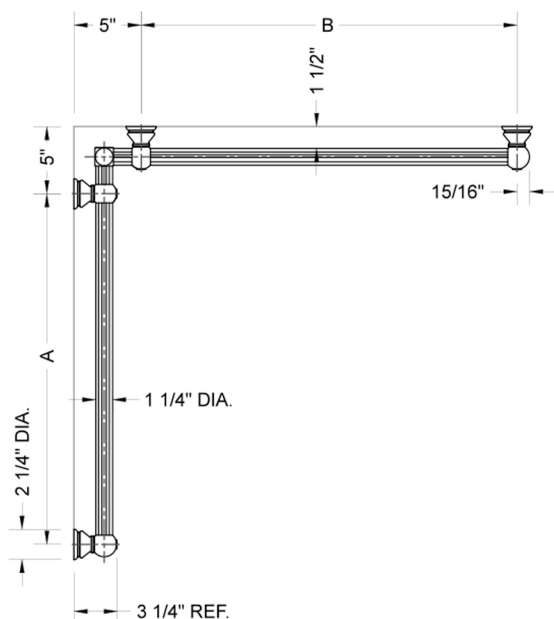

## G33 16" x 24" Inside Corner Grab Bar

Model #: G33-16-24-IC-

### FEATURES:

- ADA compliant when properly installed
- All brass construction, fully polished & plated
- All grab bars can be custom sized. Contact JACLO for pricing & availability
- Optional handshower sliders and toilet paper/wash cloth holders can be added only upon initial order
- Grab bars over 32" REQUIRE a middle post

### SPECIFICATION DRAWING:

BRASS LUXURY GRAB BAR							
PART. #	DESCRIPTION	A	B	PART. #	DESCRIPTION	A	B
G33-12-12-IC	CENTER OF POST	12"	12"	G33-24-36-IC	CENTER OF POST	24"	36"
G33-12-16-IC	CENTER OF POST	12"	16"	G33-24-48-IC	CENTER OF POST	24"	48"
G33-12-24-IC	CENTER OF POST	12"	24"	G33-24-60-IC	CENTER OF POST	24"	60"
G33-12-32-IC	CENTER OF POST	12"	32"				
G33-12-36-IC	CENTER OF POST	12"	36"	G33-32-32-IC	CENTER OF POST	32"	32"
G33-12-48-IC	CENTER OF POST	12"	48"	G33-32-36-IC	CENTER OF POST	32"	36"
G33-12-60-IC	CENTER OF POST	12"	60"	G33-32-48-IC	CENTER OF POST	32"	48"
				G33-32-60-IC	CENTER OF POST	32"	60"
G33-16-16-IC	CENTER OF POST	16"	16"				
G33-16-24-IC	CENTER OF POST	16"	24"	G33-36-36-IC	CENTER OF POST	36"	36"
G33-16-32-IC	CENTER OF POST	16"	32"	G33-36-48-IC	CENTER OF POST	36"	48"
				G33-36-60-IC	CENTER OF POST	36"	60"
G33-16-36-IC	CENTER OF POST	16"	36"				
G33-16-48-IC	CENTER OF POST	16"	48"	G33-48-48-IC	CENTER OF POST	48"	48"
G33-16-60-IC	CENTER OF POST	16"	60"	G33-48-60-IC	CENTER OF POST	48"	60"
G33-24-24-IC	CENTER OF POST	24"	24"	G33-60-60-IC	CENTER OF POST	60"	60"
G33-24-32-IC	CENTER OF POST	24"	32"				