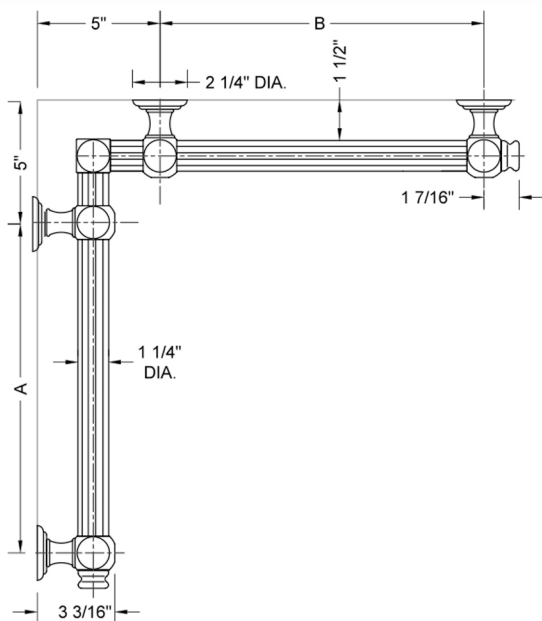

G61 12" x 36" Inside Corner Grab Bar

Model #: G61-12-36-IC-

FEATURES:

- ADA compliant when properly installed
- All brass construction, fully polished & plated
- All grab bars can be custom sized. Contact JACLO for pricing & availability
- Optional handshower sliders and toilet paper/wash cloth holders can be added only upon initial order
- Grab bars over 32" REQUIRE a middle post

SPECIFICATION DRAWING:

BRASS LUXURY GRAB BAR							
PART. #	DESCRIPTION	A	B	PART. #	DESCRIPTION	A	B
G61-12-12-IC	CENTER OF POST	12"	12"	G61-24-36-IC	CENTER OF POST	24"	36"
G61-12-16-IC	CENTER OF POST	12"	16"	G61-24-48-IC	CENTER OF POST	24"	48"
G61-12-24-IC	CENTER OF POST	12"	24"	G61-24-60-IC	CENTER OF POST	24"	60"
G61-12-32-IC	CENTER OF POST	12"	32"				
				G61-32-32-IC	CENTER OF POST	32"	32"
G61-12-36-IC	CENTER OF POST	12"	36"	G61-32-36-IC	CENTER OF POST	32"	36"
G61-12-48-IC	CENTER OF POST	12"	48"	G61-32-48-IC	CENTER OF POST	32"	48"
G61-12-60-IC	CENTER OF POST	12"	60"	G61-32-60-IC	CENTER OF POST	32"	60"
G61-16-16-IC	CENTER OF POST	16"	16"	G61-36-36-IC	CENTER OF POST	36"	36"
G61-16-24-IC	CENTER OF POST	16"	24"	G61-36-48-IC	CENTER OF POST	36"	48"
G61-16-32-IC	CENTER OF POST	16"	32"	G61-36-60-IC	CENTER OF POST	36"	60"
G61-16-36-IC	CENTER OF POST	16"	36"	G61-48-48-IC	CENTER OF POST	48"	48"
G61-16-48-IC	CENTER OF POST	16"	48"	G61-48-60-IC	CENTER OF POST	48"	60"
G61-16-60-IC	CENTER OF POST	16"	60"				
				G61-60-60-IC	CENTER OF POST	60"	60"
G61-24-24-IC	CENTER OF POST	24"	24"				
G61-24-32-IC	CENTER OF POST	24"	32"				