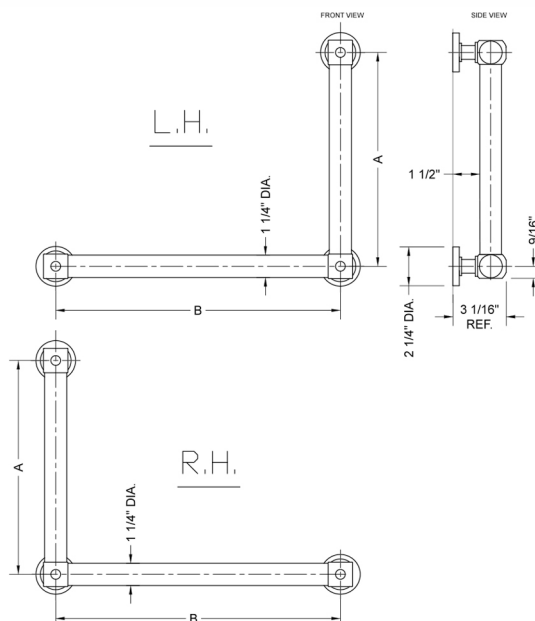

## G70 16H x 12W 90° Right Hand Grab Bar

Model #: **G70-16H-12W-RH-**

### FEATURES:

- ADA compliant when properly installed
- All brass construction, fully polished & plated
- All grab bars can be custom sized. Contact JACLO for pricing & availability
- Optional handshower sliders and toilet paper/wash cloth holders can be added only upon initial order
- Grab bars over 32" REQUIRE a middle post

### SPECIFICATION DRAWING:

BRASS LUXURY GRAB BAR			
PART #	DESCRIPTION	A H	B W
G70-12H-12W	CENTER TO CENTER	12"	12"
G70-12H-16W	CENTER TO CENTER	12"	16"
G70-12H-24W	CENTER TO CENTER	12"	24"
G70-12H-32W	CENTER TO CENTER	12"	32"
G70-16H-12W	CENTER TO CENTER	16"	12"
G70-16H-16W	CENTER TO CENTER	16"	16"
G70-16H-24W	CENTER TO CENTER	16"	24"
G70-16H-32W	CENTER TO CENTER	16"	32"
G70-24H-12W	CENTER TO CENTER	24"	12"
G70-24H-16W	CENTER TO CENTER	24"	16"
G70-24H-24W	CENTER TO CENTER	24"	24"
G70-24H-32W	CENTER TO CENTER	24"	32"
G70-32H-12W	CENTER TO CENTER	32"	12"
G70-32H-16W	CENTER TO CENTER	32"	16"
G70-32H-24W	CENTER TO CENTER	32"	24"
G70-32H-32W	CENTER TO CENTER	32"	32"