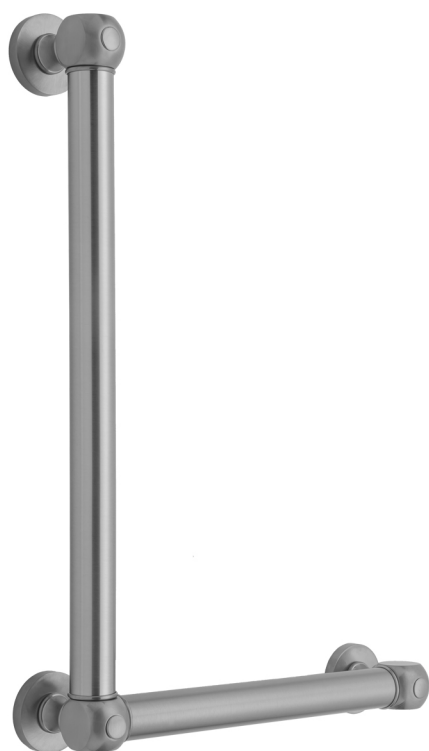

## G70 16H x 12W 90° Right Hand Grab Bar

Model #: **G70-16H-12W-RH-**

### FEATURES:

- ADA compliant when properly installed
- All brass construction, fully polished & plated
- All grab bars can be custom sized. Contact JACLO for pricing & availability
- Optional handshower sliders and toilet paper/wash cloth holders can be added only upon initial order
- Grab bars over 32" REQUIRE a middle post

### AVAILABLE FINISHES:

Polished Chrome (PCH)	Satin Chrome (SC)	Bronze Umber (BU)
Satin Nickel (SN)	Pewter (PEW)	Caramel Bronze (CB)
Polished Nickel (PN)	Antique Brass (AB)	Antique Copper (ACU)
Oil-Rubbed Bronze (ORB)	Polished Brass (PB)	Polished Copper (PCU)
Vintage Bronze (VB)	Satin Brass (SB)	Rose Gold (RG)
Matte Black (MBK)	Satin Gold (SG)	Polished Gold (PG)
Black Nickel (BKN)	Bombay Gold (BG)	Jewelers Gold (JG)
Europa Bronze (EB)	White (WH)	Sedona Beige (SDB)
Tristan Brass (TB)	Unlacquered Brass (ULB)	Satin Cooper (SCU)

### SPECIFICATION DRAWING:

BRASS LUXURY GRAB BAR			
PART #	DESCRIPTION	A H	B W
G70-12H-12W	CENTER TO CENTER	12"	12"
G70-12H-16W	CENTER TO CENTER	12"	16"
G70-12H-24W	CENTER TO CENTER	12"	24"
G70-12H-32W	CENTER TO CENTER	12"	32"
G70-16H-12W	CENTER TO CENTER	16"	12"
G70-16H-16W	CENTER TO CENTER	16"	16"
G70-16H-24W	CENTER TO CENTER	16"	24"
G70-16H-32W	CENTER TO CENTER	16"	32"
G70-24H-12W	CENTER TO CENTER	24"	12"
G70-24H-16W	CENTER TO CENTER	24"	16"
G70-24H-24W	CENTER TO CENTER	24"	24"
G70-24H-32W	CENTER TO CENTER	24"	32"
G70-32H-12W	CENTER TO CENTER	32"	12"
G70-32H-16W	CENTER TO CENTER	32"	16"
G70-32H-24W	CENTER TO CENTER	32"	24"
G70-32H-32W	CENTER TO CENTER	32"	32"