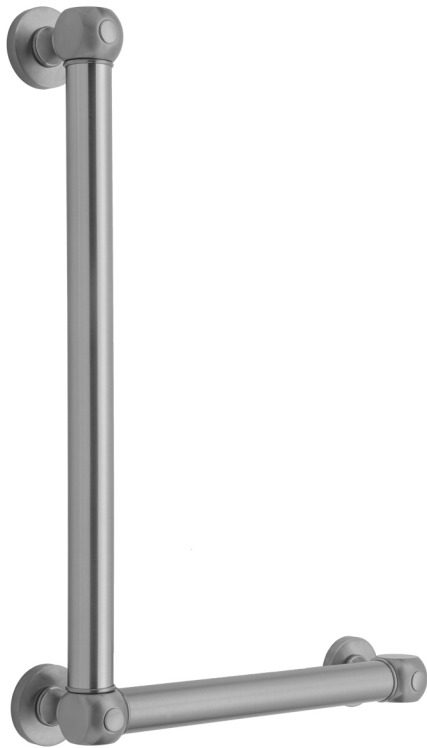

## G70 24H x 12W 90° Right Hand Grab Bar

Model #: **G70-24H-12W-RH-**

### FEATURES:

- ADA compliant when properly installed
- All brass construction, fully polished & plated
- All grab bars can be custom sized. Contact JACLO for pricing & availability
- Optional handshower sliders and toilet paper/wash cloth holders can be added only upon initial order
- Grab bars over 32" REQUIRE a middle post

### AVAILABLE FINISHES:

Polished Chrome (PCH)	Satin Chrome (SC)	Bronze Umber (BU)
Satin Nickel (SN)	Pewter (PEW)	Caramel Bronze (CB)
Polished Nickel (PN)	Antique Brass (AB)	Antique Copper (ACU)
Oil-Rubbed Bronze (ORB)	Polished Brass (PB)	Polished Copper (PCU)
Vintage Bronze (VB)	Satin Brass (SB)	Rose Gold (RG)
Matte Black (MBK)	Satin Gold (SG)	Polished Gold (PG)
Black Nickel (BKN)	Bombay Gold (BG)	Jewelers Gold (JG)
Europa Bronze (EB)	White (WH)	Sedona Beige (SDB)
Tristan Brass (TB)	Unlacquered Brass (ULB)	Satin Cooper (SCU)

### SPECIFICATION DRAWING:

BRASS LUXURY GRAB BAR			
PART #	DESCRIPTION	A H	B W
G70-12H-12W	CENTER TO CENTER	12"	12"
G70-12H-16W	CENTER TO CENTER	12"	16"
G70-12H-24W	CENTER TO CENTER	12"	24"
G70-12H-32W	CENTER TO CENTER	12"	32"
G70-16H-12W	CENTER TO CENTER	16"	12"
G70-16H-16W	CENTER TO CENTER	16"	16"
G70-16H-24W	CENTER TO CENTER	16"	24"
G70-16H-32W	CENTER TO CENTER	16"	32"
G70-24H-12W	CENTER TO CENTER	24"	12"
G70-24H-16W	CENTER TO CENTER	24"	16"
G70-24H-24W	CENTER TO CENTER	24"	24"
G70-24H-32W	CENTER TO CENTER	24"	32"
G70-32H-12W	CENTER TO CENTER	32"	12"
G70-32H-16W	CENTER TO CENTER	32"	16"
G70-32H-24W	CENTER TO CENTER	32"	24"
G70-32H-32W	CENTER TO CENTER	32"	32"