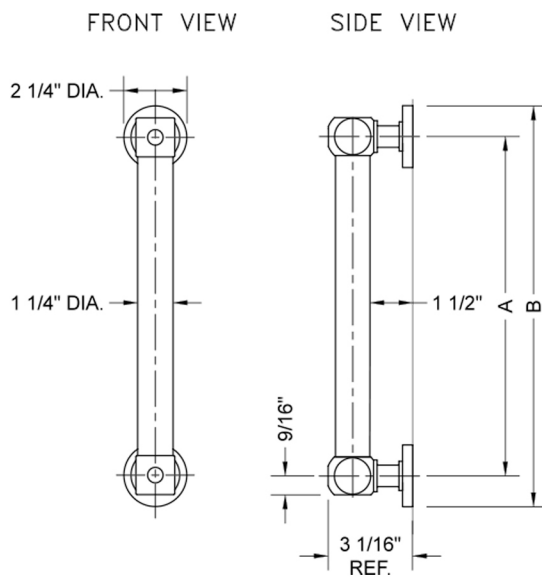

32" G70 Straight Grab Bar

Model #: G70-32-

FEATURES:

- ADA compliant when properly installed
- All brass construction, fully polished & plated
- All grab bars can be custom sized. Contact JACLO for pricing & availability
- Optional handshower sliders and toilet paper/wash cloth holders can be added only upon initial order
- Grab bars over 32" REQUIRE a middle post

SPECIFICATION DRAWING:

BRASS LUXURY GRAB BARS			
PART. #	DESCRIPTION	A	B
G70-12-XX	12" GRAB BAR	12"	14 1/4"
G70-16-XX	16" GRAB BAR	16"	18 1/4"
G70-18-XX	18" GRAB BAR	18"	20 1/4"
G70-24-XX	24" GRAB BAR	24"	26 1/4"
G70-32-XX	32" GRAB BAR	32"	34 1/4"
<i>*NOTE: GRAB BARS OVER 32" REQUIRE A MIDDLE POST</i>			
G70-36-XX	36" GRAB BAR	36"	38 1/4"
G70-42-XX	42" GRAB BAR	42"	44 1/4"
G70-48-XX	48" GRAB BAR	48"	50 1/4"
G70-60-XX	60" GRAB BAR	60"	62 1/4"