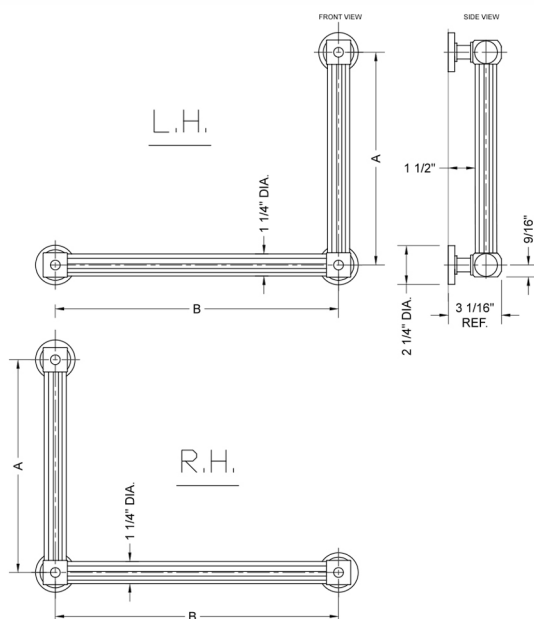

G71 16H x 24W 90° Right Hand Grab Bar

Model #: **G71-16H-24W-RH-**

FEATURES:

- ADA compliant when properly installed
- All brass construction, fully polished & plated
- All grab bars can be custom sized. Contact JACLO for pricing & availability
- Optional handshower sliders and toilet paper/wash cloth holders can be added only upon initial order
- Grab bars over 32" REQUIRE a middle post

SPECIFICATION DRAWING:

BRASS LUXURY GRAB BAR			
PART. #	DESCRIPTION	A H	B W
G71-12H-12W	CENTER TO CENTER	12"	12"
G71-12H-16W	CENTER TO CENTER	12"	16"
G71-12H-24W	CENTER TO CENTER	12"	24"
G71-12H-32W	CENTER TO CENTER	12"	32"
G71-16H-12W	CENTER TO CENTER	16"	12"
G71-16H-16W	CENTER TO CENTER	16"	16"
G71-16H-24W	CENTER TO CENTER	16"	24"
G71-16H-32W	CENTER TO CENTER	16"	32"
G71-24H-12W	CENTER TO CENTER	24"	12"
G71-24H-16W	CENTER TO CENTER	24"	16"
G71-24H-24W	CENTER TO CENTER	24"	24"
G71-24H-32W	CENTER TO CENTER	24"	32"
G71-32H-12W	CENTER TO CENTER	32"	12"
G71-32H-16W	CENTER TO CENTER	32"	16"
G71-32H-24W	CENTER TO CENTER	32"	24"
G71-32H-32W	CENTER TO CENTER	32"	32"