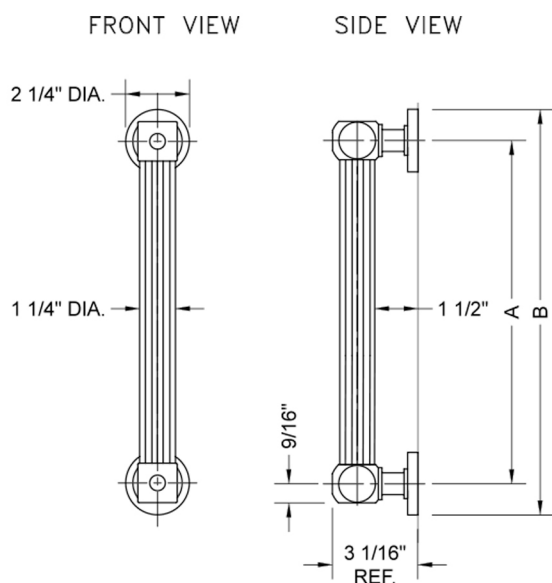

## 32" G71 Straight Grab Bar

Model #: **G71-32-**

### FEATURES:

- ADA compliant when properly installed
- All brass construction, fully polished & plated
- All grab bars can be custom sized. Contact JACLO for pricing & availability
- Optional handshower sliders and toilet paper/wash cloth holders can be added only upon initial order
- Grab bars over 32" REQUIRE a middle post

### SPECIFICATION DRAWING:

BRASS LUXURY GRAB BARS			
PART. #	DESCRIPTION	A	B
G71-12-XX	12" GRAB BAR	12"	14 1/4"
G71-16-XX	16" GRAB BAR	16"	18 1/4"
G71-18-XX	18" GRAB BAR	18"	20 1/4"
G71-24-XX	24" GRAB BAR	24"	26 1/4"
G71-32-XX	32" GRAB BAR	32"	34 1/4"
<i>*NOTE: GRAB BARS OVER 32" REQUIRE A MIDDLE POST</i>			
G71-36-XX	36" GRAB BAR	36"	38 1/4"
G71-42-XX	42" GRAB BAR	42"	44 1/4"
G71-48-XX	48" GRAB BAR	48"	50 1/4"
G71-60-XX	60" GRAB BAR	60"	62 1/4"