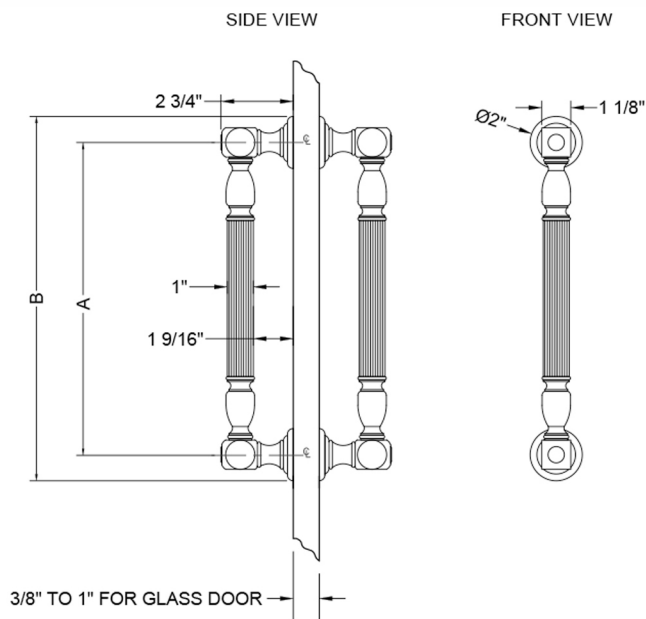

24" H21 Back to Back Shower Door Pull wth Finials

Model #: H21-BB-24-

FEATURES:

- Can be mounted vertically or horizontally
- Can be used as a towel bar when mounted horizontally
- Not to be used as a grab bar
- All brass construction, full polished & plated
- Includes rubber gaskets for glass door installation
- Custom sizes available- Contact JACLO for pricing & availability

SPECIFICATION DRAWING:

BRASS LUXURY BACK TO BACK DOOR PULL			
PART. #	DESCRIPTION	A	B
H21-BB-8	8" CENTER TO CENTER	8"	10"
H21-BB-12	12" CENTER TO CENTER	12"	14"
H21-BB-16	16" CENTER TO CENTER	16"	18"
H21-BB-18	18" CENTER TO CENTER	18"	20"
H21-BB-24	24" CENTER TO CENTER	24"	26"
H21-BB-32	32" CENTER TO CENTER	32"	34"

NOTE: H21-BB 6" CENTER TO CENTER AVAILABLE