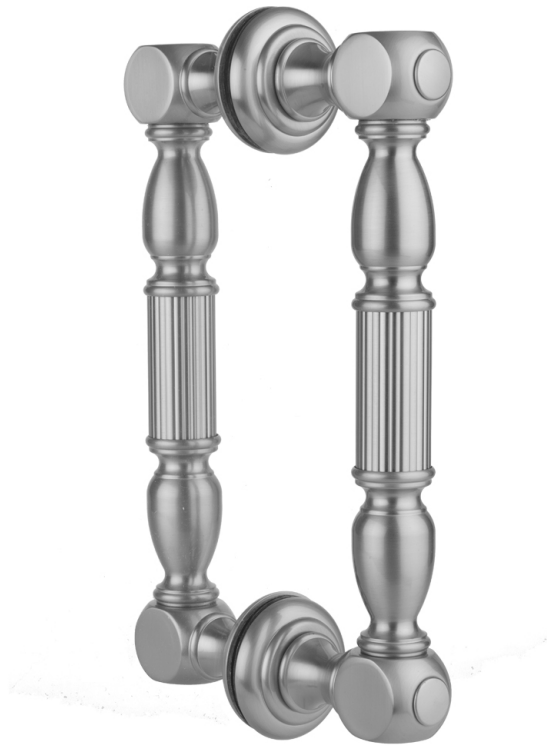

24" H21 Back to Back Shower Door Pull wth Finials

Model #: H21-BB-24-

FEATURES:

- Can be mounted vertically or horizontally
- Can be used as a towel bar when mounted horizontally
- Not to be used as a grab bar
- All brass construction, full polished & plated
- Includes rubber gaskets for glass door installation
- Custom sizes available- Contact JACLO for pricing & availability

AVAILABLE FINISHES:

Polished Chrome (PCH)	Satin Chrome (SC)	Bronze Umber (BU)
Satin Nickel (SN)	Pewter (PEW)	Caramel Bronze (CB)
Polished Nickel (PN)	Antique Brass (AB)	Antique Copper (ACU)
Oil-Rubbed Bronze (ORB)	Polished Brass (PB)	Polished Copper (PCU)
Vintage Bronze (VB)	Satin Brass (SB)	Rose Gold (RG)
Matte Black (MBK)	Satin Gold (SG)	Polished Gold (PG)
Black Nickel (BKN)	Bombay Gold (BG)	Jewelers Gold (JG)
Europa Bronze (EB)	White (WH)	Sedona Beige (SDB)
Tristan Brass (TB)	Unlacquered Brass (ULB)	Satin Cooper (SCU)

SPECIFICATION DRAWING:

BRASS LUXURY BACK TO BACK DOOR PULL			
PART. #	DESCRIPTION	A	B
H21-BB-8	8" CENTER TO CENTER	8"	10"
H21-BB-12	12" CENTER TO CENTER	12"	14"
H21-BB-16	16" CENTER TO CENTER	16"	18"
H21-BB-18	18" CENTER TO CENTER	18"	20"
H21-BB-24	24" CENTER TO CENTER	24"	26"
H21-BB-32	32" CENTER TO CENTER	32"	34"

NOTE: H21-BB 6" CENTER TO CENTER AVAILABLE