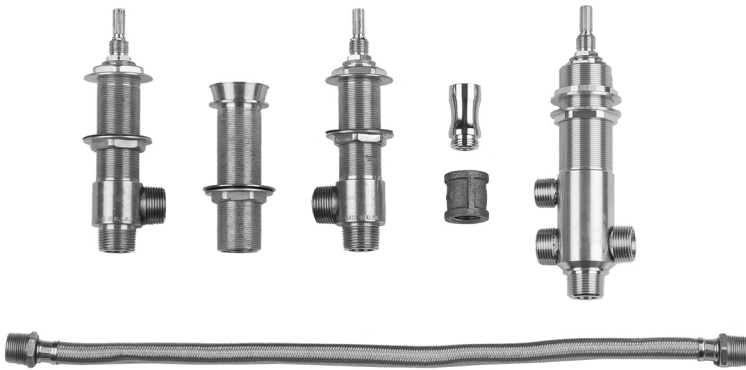

Roaring 20's Roman Tub Rough Kit with Diverter Model #: J-6910-DIV-RGH

FEATURES:

- Rough in kit for roman tub
- 3/4" 1/4 turn high flow 12 GPM @ 60 PSI ceramic valves
- Quick connect/disconnect deck nipple for spout
- 7010-BF double check valve, 1/2" IPS coupling 3024-HP 24" high pressure hose, J-1209 deck diverter valve
- Required with Roaring 20's and Jaylen roman tub set diverter trims

AVAILABLE FINISHES: N/A

SPECIFICATION DRAWING: