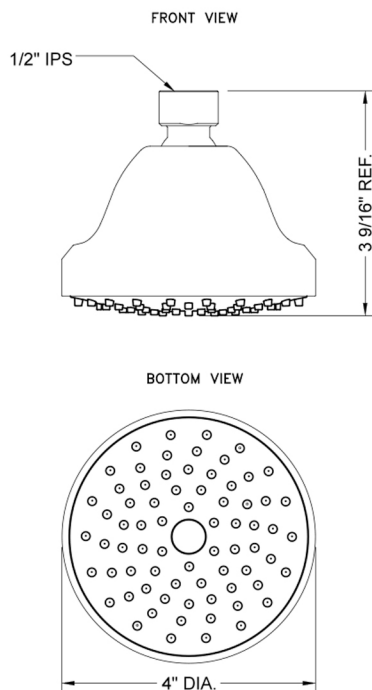

SHOWERALL® Single Function Showerhead with JX7® Technology- 1.75 GPM

Model #: S162-1.75-

JACLO®
Confidence from start to finish.™

FEATURES:

- 4" diameter single function showerhead
- 1/2" IPS adjustable brass ball joint to adjust angle of showerhead
- Available flow rates: 2.5, 2.0, 1.75 & 1.5 GPM
- 2.0 GPM—WaterSense approved
- JX7™ Technology

AVAILABLE FINISHES:

Polished Chrome (PCH) Satin Nickel (SN)

SPECIFICATION DRAWING:

SPRAY PATTERNS: