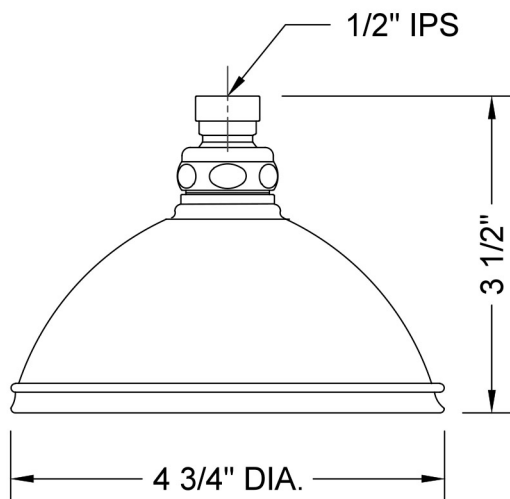

Heather Rainhead- 1.75 GPM

Model #: S180-1.75-

FEATURES:

- A POWER SHOWER
- 1/2" IPS adjustable brass ball joint to adjust angle of showerhead
- 4" diameter with 91 sprays for full rain effect
- Available flow rates: 2.5, 2.0, 1.75 & 1.5 GPM

AVAILABLE FINISHES:

Polished Chrome (PCH) Satin Nickel (SN) Polished Nickel (PN)

SPECIFICATION DRAWING:

FRONT VIEW

SPRAY PATTERNS:

ANGLES AND FLOW RATES: