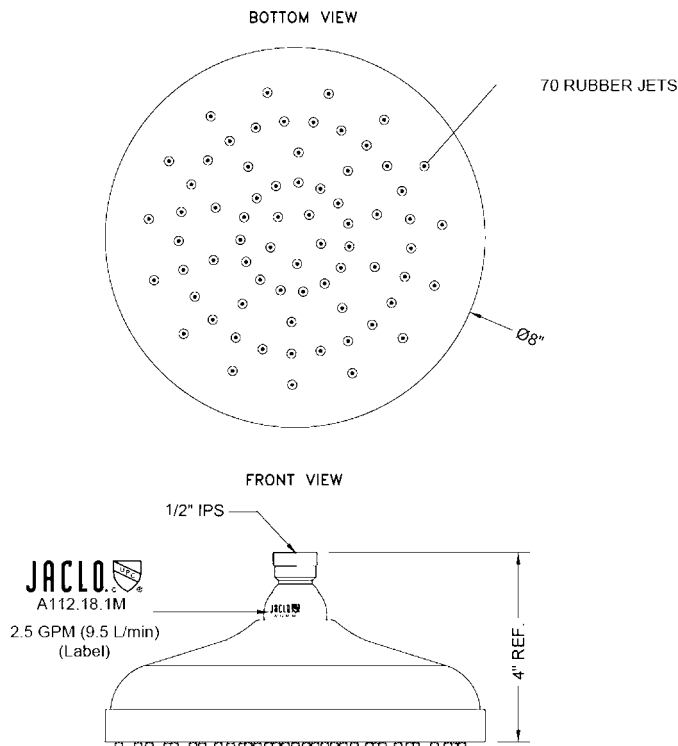

8" Extra Velocity Traditional Rain Machine®-1.5 GPM

Model #: S308XV-1.5-

FEATURES:

- A POWER SHOWER WITH EXTRA VELOCITY - the technology of the Rain Machine® allows for a strong rain spray at any angle
- 1/2" IPS adjustable brass ball joint to adjust angle of showerhead
- 8" diameter all brass body with 70 easy clean rubber jets
- Available flow rates: 2.5, 2.0, 1.75 & 1.5 GPM

SPECIFICATION DRAWING:

ANGLES AND FLOW RATES: