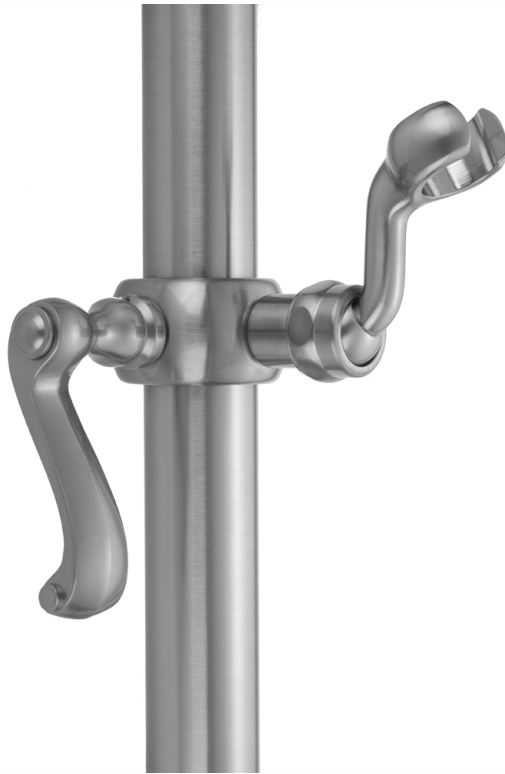

Ribbon Lever Grab Bar Fork Handshower Holder

Model #: SL67-

FEATURES:

- Sliding handshower mount for all luxury grab bars
- All brass construction, fully polished & plated
- Adjustable tilt of handshower bracket allows for use of handshower at desired angle
- ADA compliant lever handle
- Grab Bar Sold Separately

AVAILABLE FINISHES:

Polished Chrome (PCH)	Satin Chrome (SC)	Bronze Umber (BU)
Satin Nickel (SN)	Caramel Bronze (CB)	Polished Nickel (PN)
Antique Brass (AB)	Antique Copper (ACU)	Oil-Rubbed Bronze (ORB)
Polished Brass (PB)	Polished Copper (PCU)	Vintage Bronze (VB)
Satin Brass (SB)	Rose Gold (RG)	Matte Black (MBK)
Satin Gold (SG)	Polished Gold (PG)	Black Nickel (BKN)
Bombay Gold (BG)	Jewelers Gold (JG)	Europa Bronze (EB)
White (WH)	Sedona Beige (SDB)	Tristan Brass (TB)
Unlacquered Brass (ULB)	Satin Cooper (SCU)	

SPECIFICATION DRAWING:

FRONT VIEW