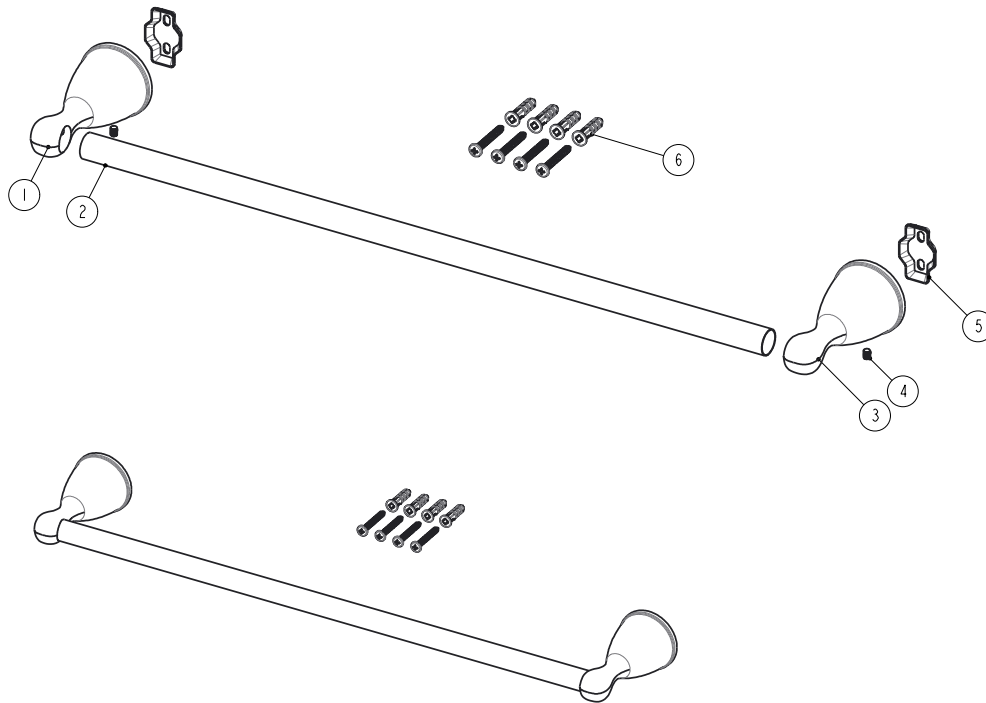

PART NO. 97960 - CHROME PLATED
PART NO. 97961 - BRUSHED NICKEL
PART NO. 97962 - OIL RUBBED BRONZE

18" TOWEL BAR

- Furnished with mounting brackets, heavy duty drywall anchors and screws
- Boxed

PART NO. 97960 - CHROME PLATED
PART NO. 97961 - BRUSHED NICKEL
PART NO. 97962 - OIL RUBBED BRONZE

18" TOWEL BAR

No.	Component Description
1	Holder
2	Towel Bar
3	Holder
4	Screw
5	Base
6	Assembly Kit