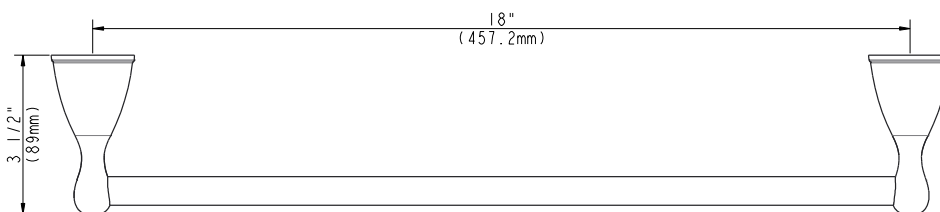

PART NO. 97960 - CHROME PLATED
PART NO. 97961 - BRUSHED NICKEL
PART NO. 97962 - OIL RUBBED BRONZE

18" TOWEL BAR

- Furnished with mounting brackets, heavy duty drywall anchors and screws
- Boxed

PART NO. 97960 - CHROME PLATED
PART NO. 97961 - BRUSHED NICKEL
PART NO. 97962 - OIL RUBBED BRONZE

18" TOWEL BAR

No.	Component Description
1	Holder
2	Towel Bar
3	Holder
4	Screw
5	Base
6	Assembly Kit