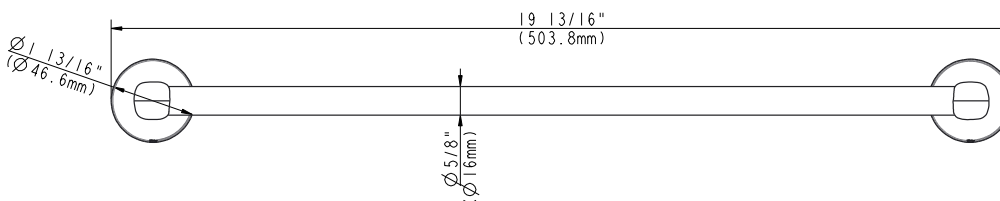

PART NO. 97960 - CHROME PLATED
PART NO. 97961 - BRUSHED NICKEL
PART NO. 97962 - OIL RUBBED BRONZE

18" TOWEL BAR

- Furnished with mounting brackets, heavy duty drywall anchors and screws
- Boxed

PART NO. 97960 - CHROME PLATED
PART NO. 97961 - BRUSHED NICKEL
PART NO. 97962 - OIL RUBBED BRONZE

18" TOWEL BAR

No.	Component Description
1	Holder
2	Towel Bar
3	Holder
4	Screw
5	Base
6	Assembly Kit