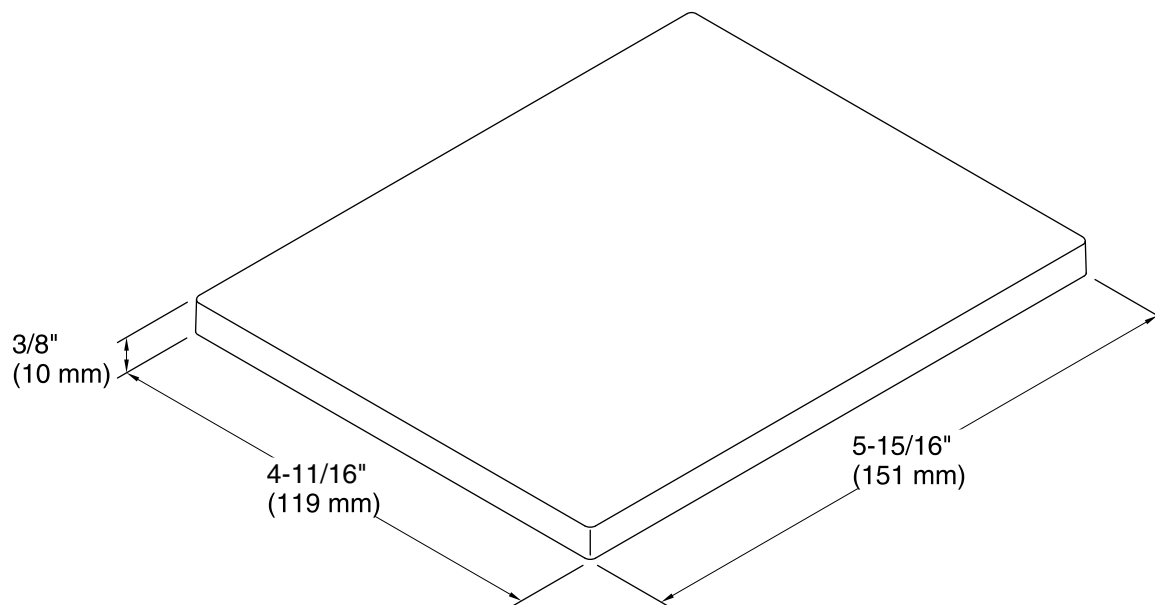

Color	Code	Description
	0	White
	7	Black Black™

Technical Information

All product dimensions are nominal.