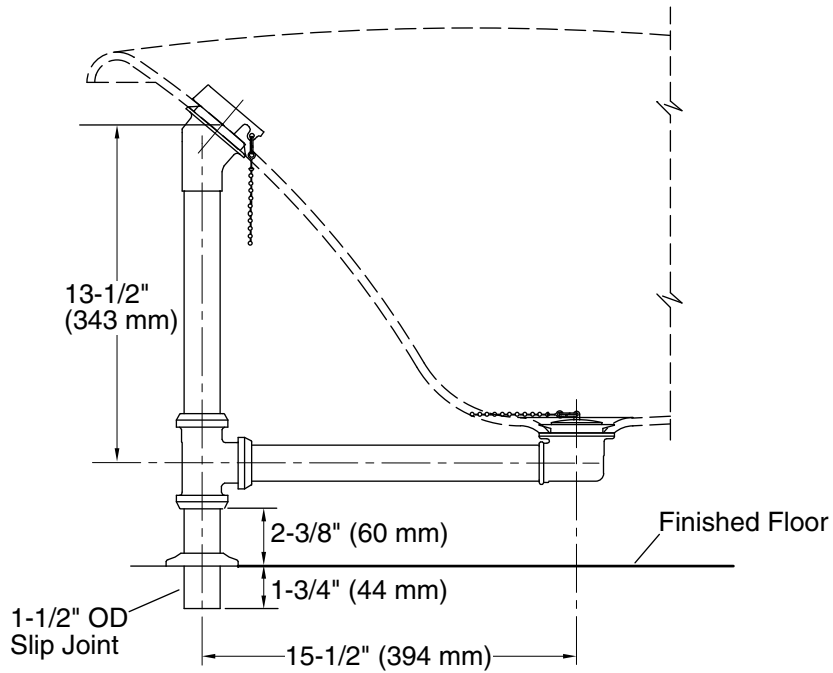

Features

- Includes brass tee and pipe
- Through-the-floor installation
- For use with K-100 Birthday Bath®

Material

- Solid-brass construction for durability and reliability

Recommended Products/Accessories

Technical Information

All product dimensions are nominal.

Notes

Measure your actual product for roughing-in details.

Install this product according to the installation guide.