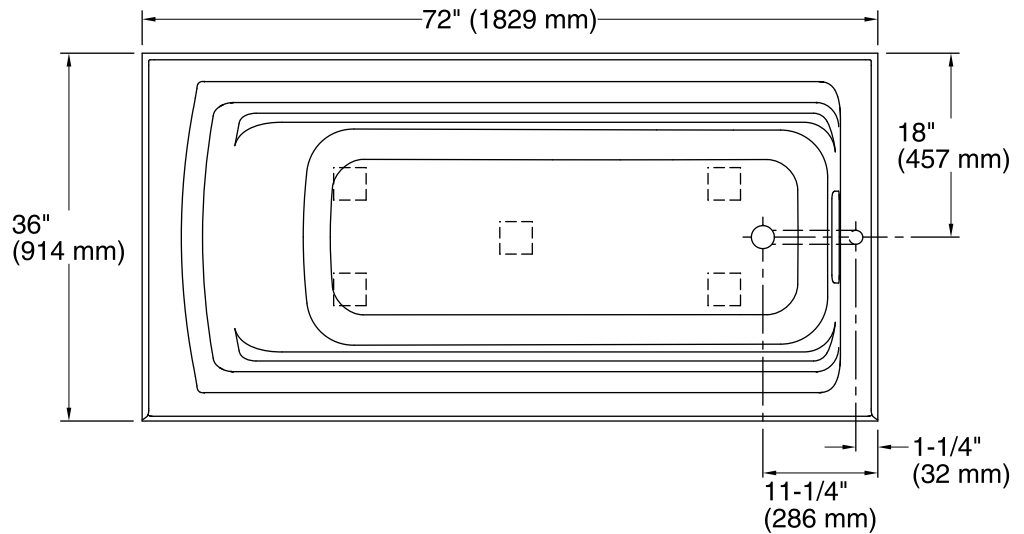

Features

- Comfort Depth® design offers a convenient 19-inch step-over height while retaining the same depth as a standard 21-inch bath.
- Generous 6-foot length provides an incredibly spacious bathing area.
- Molded lumbar support and armrests offer extra comfort while bathing.
- Slotted overflow allows for deep soaking.
- Integral apron.
- Integral flange helps prevent water from seeping behind wall and simplifies alcove installation.
- Textured bottom surface
- Right-hand drain.
- Coordinates with other products in the Archer collection.

Technical Information

All product dimensions are nominal.

Installation:	Three-wall alcove
Drain location:	Right
Basin area, bottom:	51-3/8" x 21" (1305 mm x 533 mm)
Basin area, top:	64-1/2" x 30-1/2" (1638 mm x 775 mm)
Weight:	80 lbs (36.3 kg)
Minimum floor load:	40 lbs/ft ² (195.3 kg/m ²)
Water depth:	15" (381 mm)
Water capacity:	72 gal (272.5 L)
Minimum flat for door:	1-9/16" (40 mm)