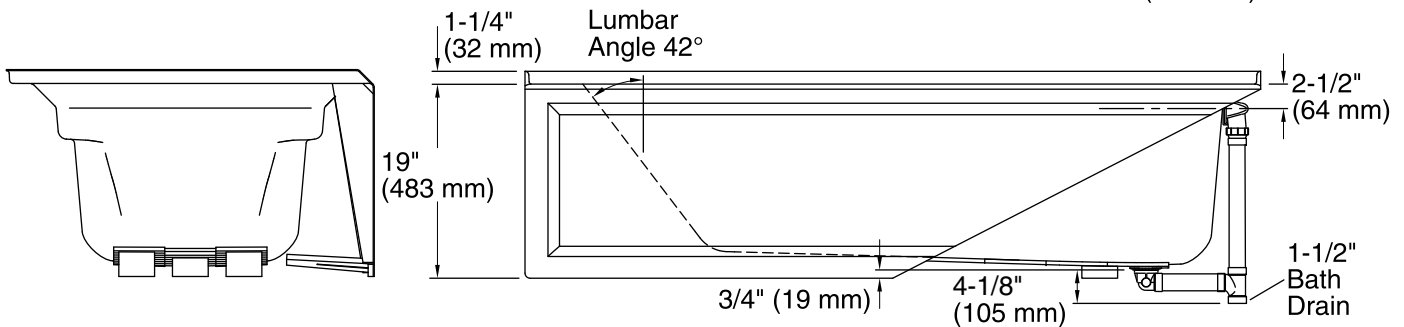

Features

- Comfort Depth® design offers a convenient 19-inch step-over height while retaining the same depth as a standard 21-inch bath.
- Generous 6-foot length provides an incredibly spacious bathing area.
- Molded lumbar support and armrests offer extra comfort while bathing.
- Slotted overflow allows for deep soaking.
- Integral apron.
- Integral flange helps prevent water from seeping behind wall and simplifies alcove installation.
- Textured bottom surface
- Right-hand drain.
- Coordinates with other products in the Archer collection.

Technical Information

All product dimensions are nominal.

Installation:	Three-wall alcove
Drain location:	Right
Basin area, bottom:	51-3/8" x 21" (1305 mm x 533 mm)
Basin area, top:	64-1/2" x 30-1/2" (1638 mm x 775 mm)
Weight:	80 lbs (36.3 kg)
Minimum floor load:	40 lbs/ft ² (195.3 kg/m ²)
Water depth:	15" (381 mm)
Water capacity:	72 gal (272.5 L)
Minimum flat for door:	1-9/16" (40 mm)