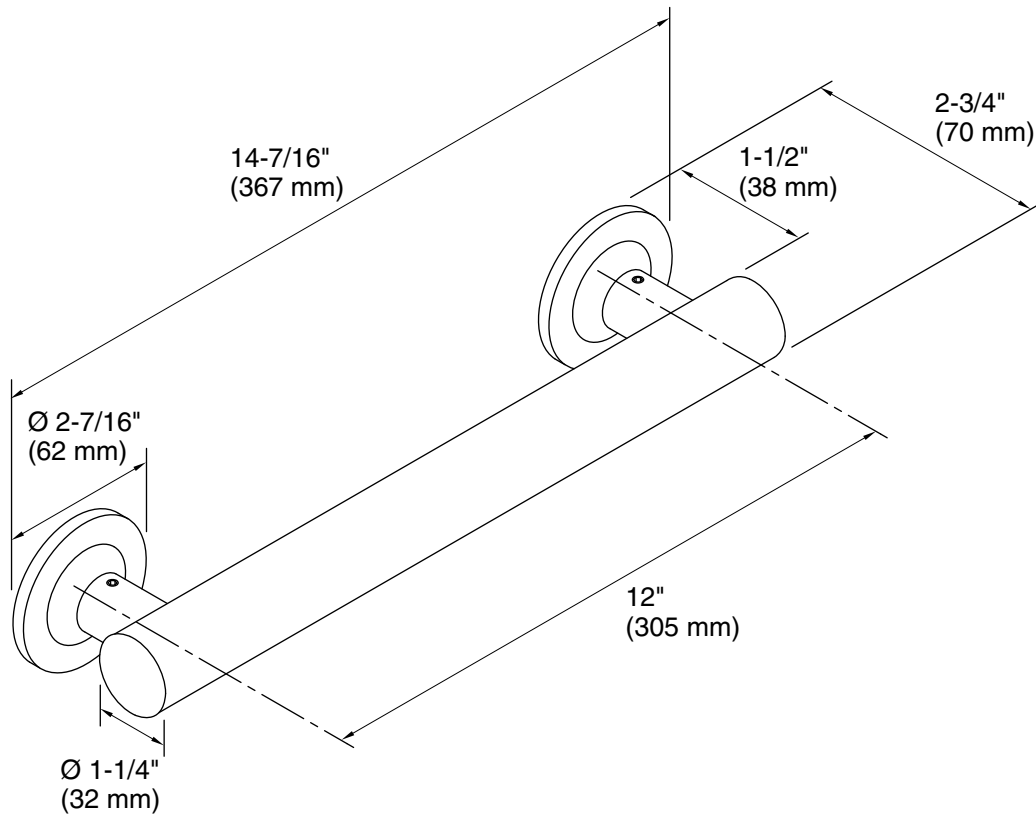

Technical Information

All product dimensions are nominal.

Installation Type: Wall-mount

Material: Metal

Notes

Measure your actual product for roughing-in details.

WARNING: Risk of personal injury. The wall plates on the grab bar must be mounted to a brace between the wall studs. This will ensure that the weight of the user is adequately supported.