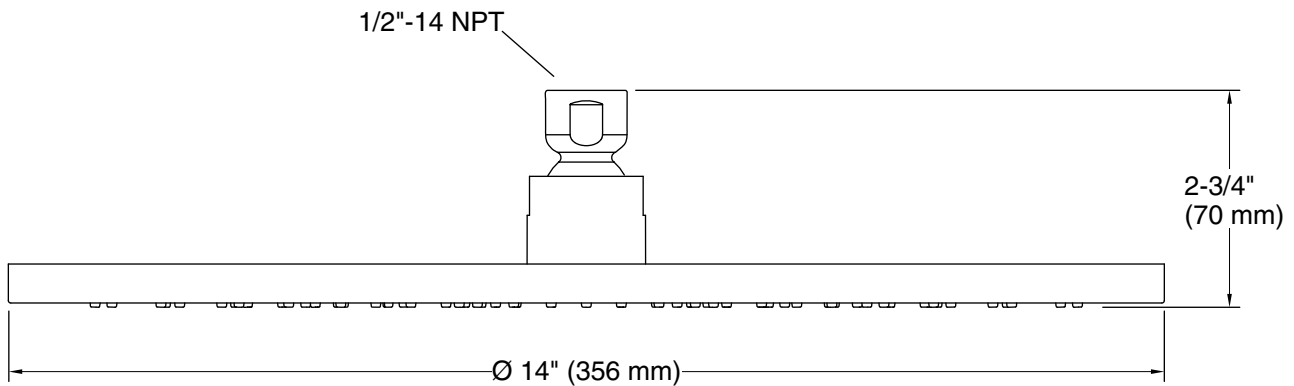

Technical Information

All product dimensions are nominal.

Showerhead/Body Spray:

Rated maximum flow: 2.5 gal/min (9.5 l/min)

Notes

Install this product according to the installation instructions.