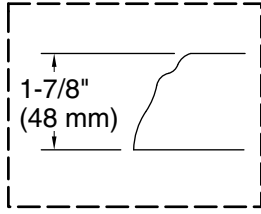

#### Color Code Description

	0	White
	96	Biscuit
	NY	Dune

No change in measurements if connected with drain illustrated. (K-7161-AF)

**Drop-in Rim Detail**

Blower Motor Access  
34" (864 mm) W x 15" (381 mm) H Min