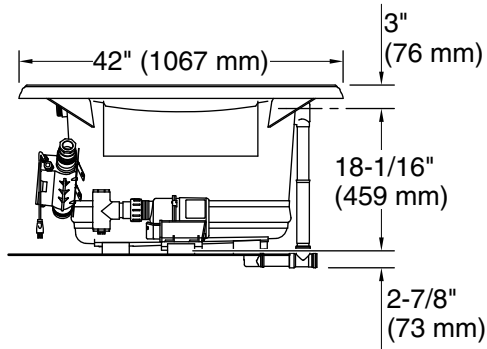

#### Included Components

Additional Components:

40" (1016 mm) cable

#### Color Code Description

	0	White
	96	Biscuit
	NY	Dune

No change in measurements if connected with drain illustrated. (K-7161-AF)

**Drop-in Rim Detail**

Blower Motor Access  
34" (864 mm) W x 15" (381 mm) H Min

### Technical Information

All product dimensions are nominal.

Installation:	Drop-in
Basin area, bottom:	48" x 27" (1219 mm x 686 mm)
Basin area, top:	60" x 30" (1524 mm x 762 mm)
Weight:	162 lbs (73.5 kg)
Minimum floor load:	54 lbs/ft² (263.7 kg/m²)
Water depth:	16" (406 mm)
Water capacity:	94 gal (355.8 L)
Cutout:	Drop-in, 70-1/2" x 40-1/2" (1791 mm x 1029 mm)
Electrical component rating:	Blower: 120 V, 10 A, 60 Hz Heated Surface: 120 V, 0.5 A, 60 Hz Air bath: 120 V, 5 A, 60 Hz