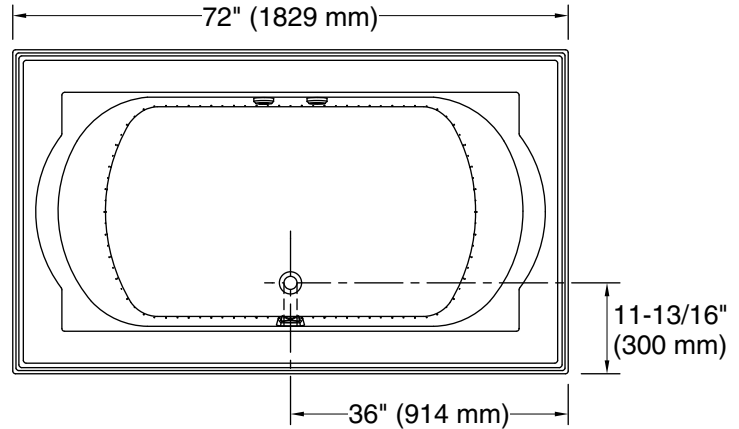

#### Color Code Description

	0	White
	96	Biscuit
	NY	Dune

No change in measurements if connected with drain illustrated. (K-7161-AF)

**Drop-in Rim Detail**

Blower Motor Access  
34" (864 mm) W x 15" (381 mm) H Min

Lumbar Angle 25°

### Technical Information

All product dimensions are nominal.

Installation:	Drop-in
Basin area, bottom:	48" x 27" (1219 mm x 686 mm)
Basin area, top:	60" x 30" (1524 mm x 762 mm)
Weight:	162 lbs (73.5 kg)
Minimum floor load:	54 lbs/ft² (263.7 kg/m²)
Water depth:	16" (406 mm)
Water capacity:	94 gal (355.8 L)
Cutout:	Drop-in, 70-1/2" x 40-1/2" (1791 mm x 1029 mm)
Electrical component rating:	Blower: 120 V, 10 A, 60 Hz Heated Surface: 120 V, 0.5 A, 60 Hz Air bath: 120 V, 5 A, 60 Hz