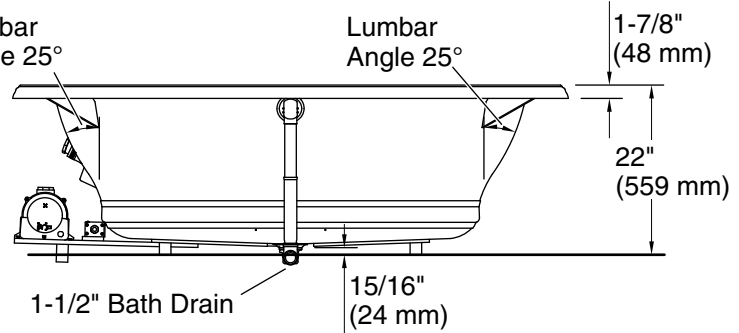

Lumbar Angle 25°