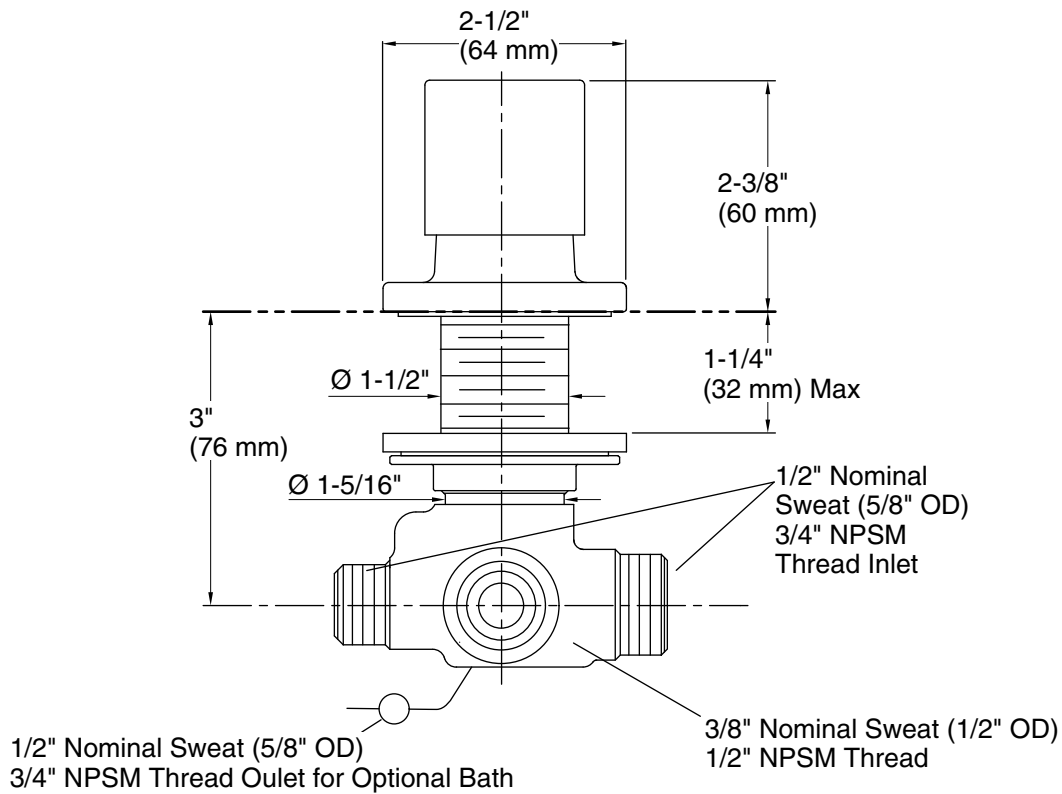

Technical Information

All product dimensions are nominal.

Notes

Install this product according to the installation guide.

Diverter valve has backflow protection.