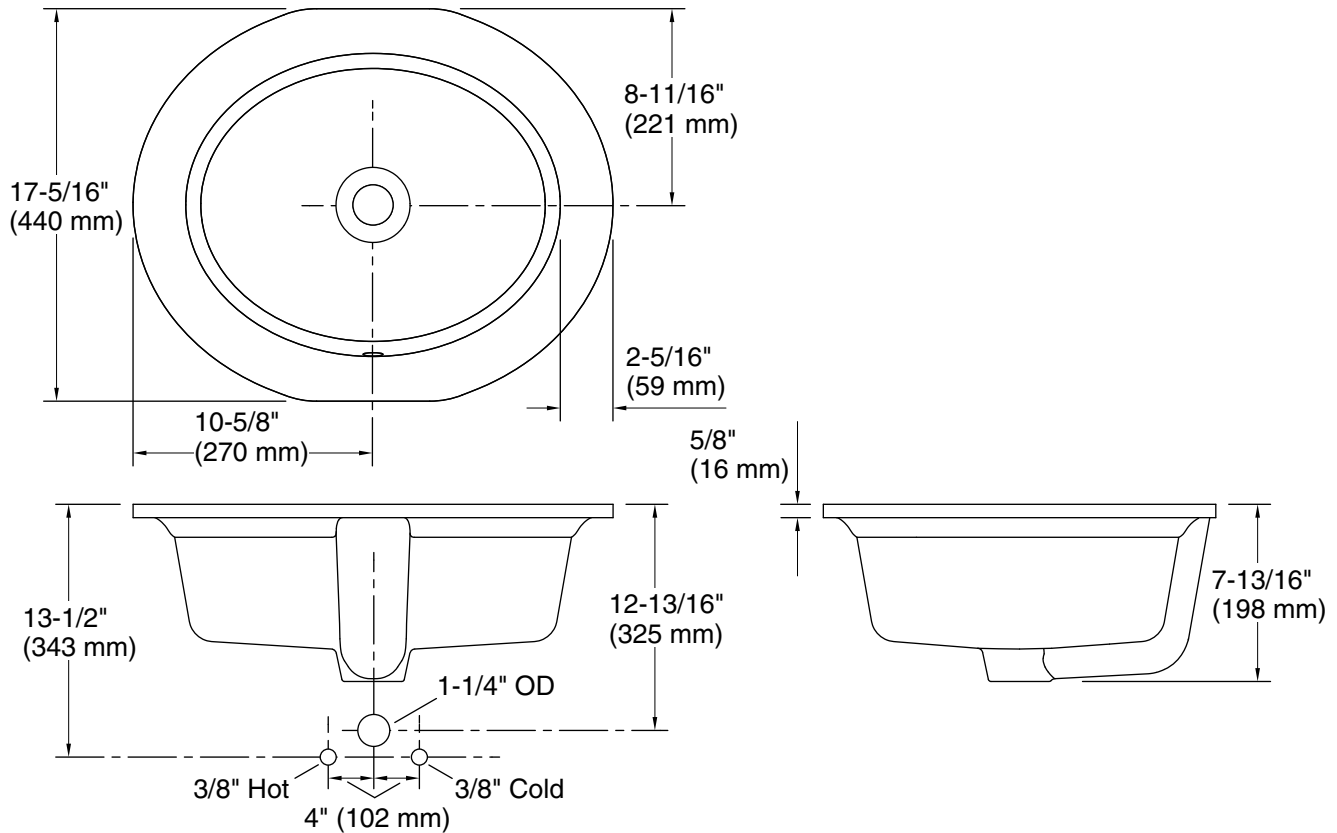

Artifacts™

21-1/4" oval undermount bathroom sink
K-21782

Features

- Oval basin
- Center drain
- With overflow
- No faucet holes; requires wall- or counter-mount faucet
- Coordinates with other products in the Artifacts collection

Material

- Vitreous china

Installation

- Undermount

Codes/Standards

ASME A112.19.2/CSA B45.1

KOHLER® Vitreous China Bathroom Sink Lifetime Limited Warranty

See website for detailed warranty information.

Available Colors/Finishes

Color tiles intended for reference only.

Color Code Description

	0	White
---	---	-------

Technical Information

All product dimensions are nominal.

Installation: Undermount
 Bowl area: With overflow: Yes
 With overflow: Yes
 Drain hole: 1-3/4" (45 mm)