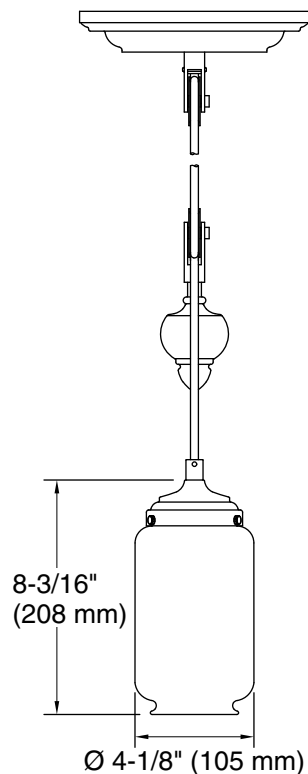

Required Electrical Service

One circuit required.

Lights: 120 V, 60 Hz

Technical Information

All product dimensions are nominal.

Installation Type: Ceiling-mount

Material: Brass

Number of Lights: 1

Lighting Type: Socket-based

Socket Type: E-26 Medium

Number of Shades: 2

Shade Type: Glass - frosted, Glass - clear

Hanging Type: Adjustable pulley

Height: 18-1/2" (470 mm) - 138-1/2" (3518 mm)

Electrical component rating: Socket Rating: 60 Hz, 40 W, 450 Lumens, 3000K