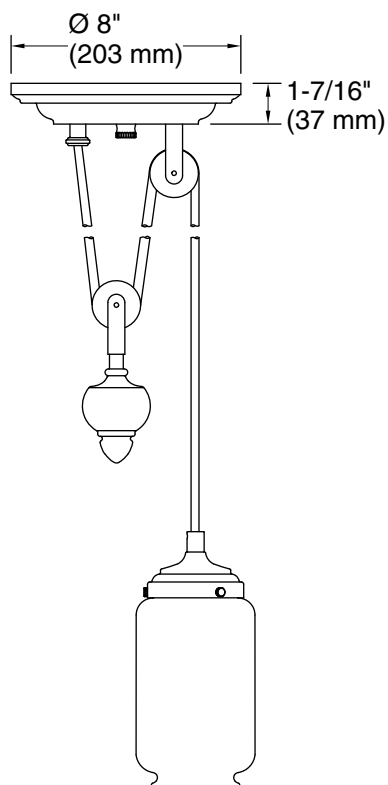

Required Electrical Service

One circuit required.

Lights: 120 V, 60 Hz

Technical Information

All product dimensions are nominal.

Installation Type: Ceiling-mount

Material: Brass

Number of Lights: 1

Lighting Type: Socket-based

Socket Type: E-26 Medium

Number of Shades: 2

Shade Type: Glass - frosted, Glass - clear

Hanging Type: Adjustable pulley

Height: 18-1/2" (470 mm) - 138-1/2" (3518 mm)

Electrical component rating: Socket Rating: 60 Hz, 40 W, 450 Lumens, 3000K