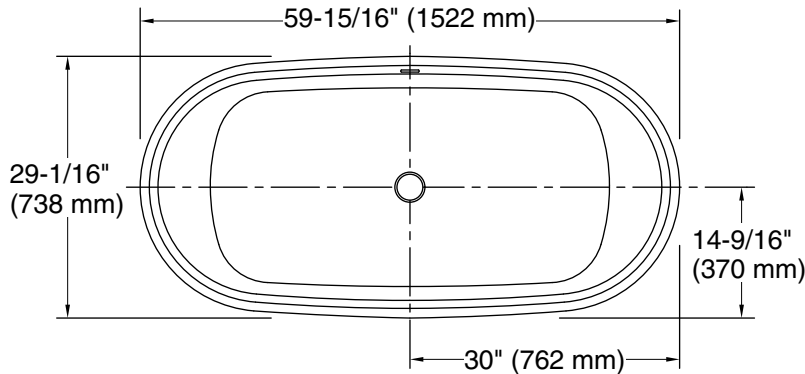

Features

- Freestanding design creates a striking focal point in your bathing area.
- 17" (432 mm) depth offers a deep soaking experience.
- Integral lumbar support.
- Slotted overflow allows for deep soaking.
- Center toe-tap drain with KOHLER Lithocast cover.

	0	White
---	---	-------

Technical Information

All product dimensions are nominal.

Installation:	Freestanding
Drain location:	Center
Basin area, bottom:	44-1/2" x 22-1/8" (1130 mm x 562 mm)
Basin area, top:	55-7/8" x 25-1/8" (1419 mm x 638 mm)
Weight:	125 lbs (56.7 kg)
Water depth:	17" (432 mm)
Water capacity:	74 gal (280.1 L)