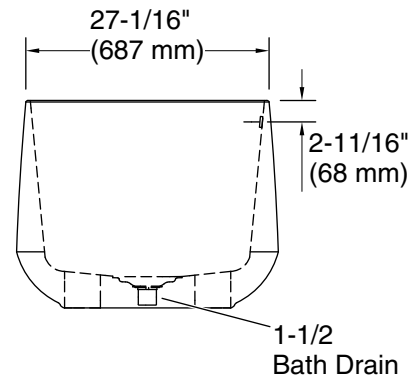

Features

- Freestanding design creates a striking focal point in your bathing area.
- 17" (432 mm) depth offers a deep soaking experience.
- Integral lumbar support.
- Slotted overflow allows for deep soaking.
- Center toe-tap drain with KOHLER Lithocast cover.

	0	White
---	---	-------

Technical Information

All product dimensions are nominal.

Installation:	Freestanding
Drain location:	Center
Basin area, bottom:	44-1/2" x 22-1/8" (1130 mm x 562 mm)
Basin area, top:	55-7/8" x 25-1/8" (1419 mm x 638 mm)
Weight:	125 lbs (56.7 kg)
Water depth:	17" (432 mm)
Water capacity:	74 gal (280.1 L)

Notes

Measure your actual product for rough-in details.

Install this product according to the installation instructions.

The hot water supply should be 70% of the capacity of the bath or greater. Installations will vary.