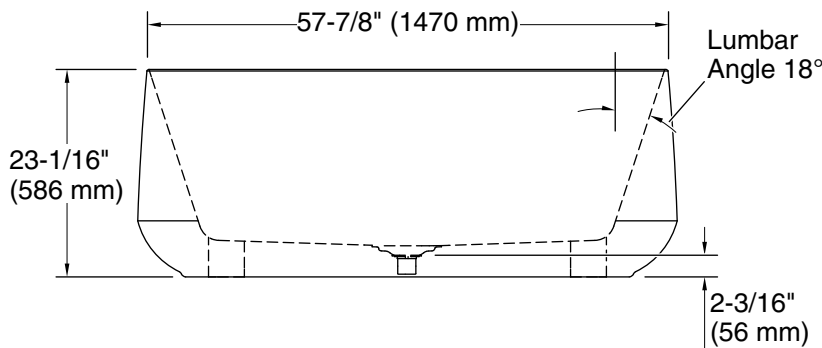

	0	White
---	---	-------

Technical Information

All product dimensions are nominal.

Installation:	Freestanding
Drain location:	Center
Basin area, bottom:	44-1/2" x 22-1/8" (1130 mm x 562 mm)
Basin area, top:	55-7/8" x 25-1/8" (1419 mm x 638 mm)
Weight:	125 lbs (56.7 kg)
Water depth:	17" (432 mm)
Water capacity:	74 gal (280.1 L)